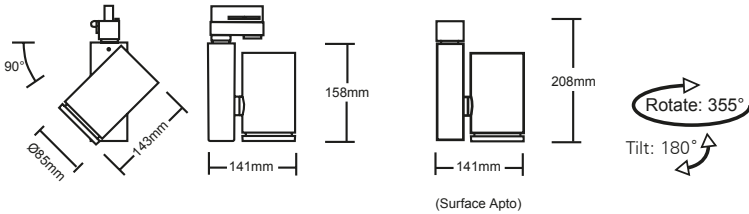

TRACK AND SPOTS APTO

- lumenTalk
- Compact high output spotlight
- Die-cast construction
- Three circuit track adaptor as standard
- Supplied with integral driver
- Lockable tilt and rotation

700/1000/1300/2000/3000/4000lm CRI 80+
700/1000/1300/2000/3000lm CRI 98