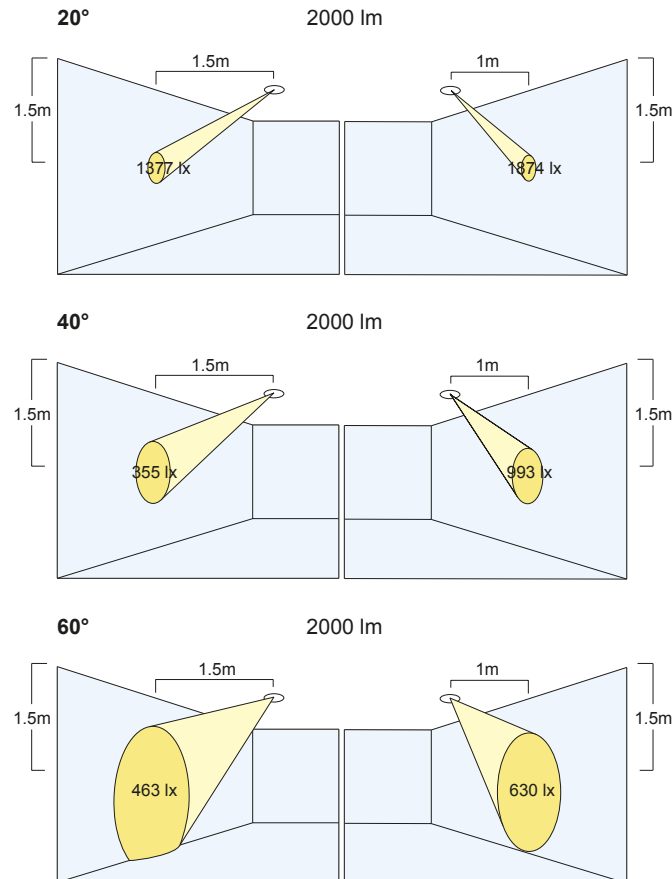

PRODUCT CODE

Please refer to following page for product exceptions

Lumen Output:

- (07) 700 lm
- (10) 1000 lm
- (13) 1300 lm
- (20) 2000 lm
- (30) 3000 lm
- (40) 4000 lm

Colour Temps:

- (27) 2700K
- (30) 3000K
- (35) 3500K
- (40) 4000K

Colour Rendering:

- (V8) Vibrancy 80
- (V9) Vibrancy 98
- (80) CRI 80+
- (98) CRI 98
- (B9) Beauty

Beam Angles:

- (S) Spot: 10°
- (N) Narrow: 20°
- (M) Medium: 40°
- (W) Wide: 60°