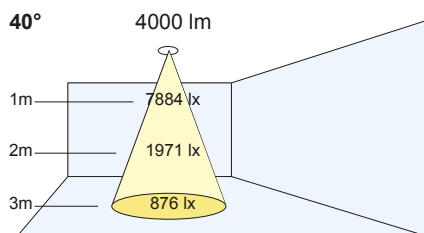

- (V8) Vibrancy 80
- (V9) Vibrancy 98
- (80) CRI 80+
- (98) CRI 98
- (B9) Beauty

Beam Angles:

- (N) Narrow: 20°
- (M) Medium: 40°
- (W) Wide: 70°

Colour:

- (W) White
- (N) Nickel Satin
- (B) Black

W2 - - - - - /**/ **