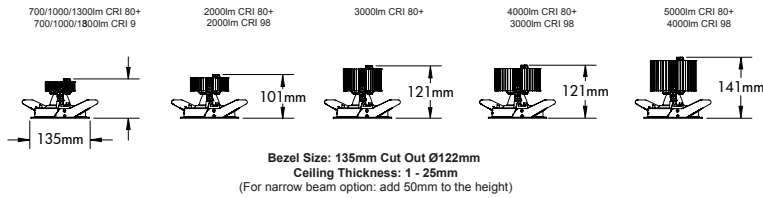

120 SERIES AREA

- **lumen**talk
- General area fixed downlight
- Reduced glare with dark light appearance
- Various reflector and lumen options
- Supplied with pre-wired non dimming driver
- Ideal replacement for halogen and metal halide