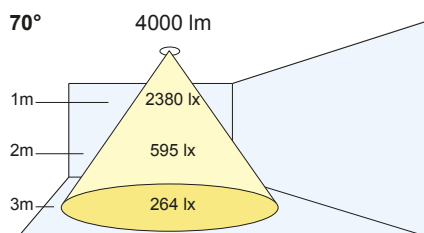

- (V8) Vibrancy 80
- (V9) Vibrancy 98
- (80) CRI 80+
- (98) CRI 98
- (B9) Beauty

Beam Angles:

- (N) Narrow: 20°
- (M) Medium: 40°
- (W) Wide: 70°

Colour:

- (W) White
- (N) Nickel Satin
- (B) Black

W2 - - - - - /**/ **