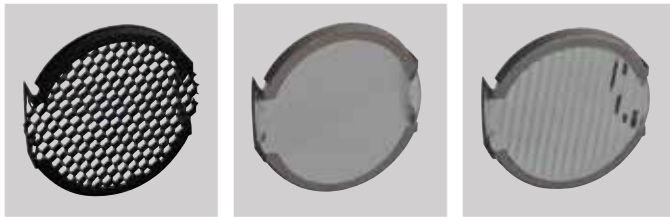

120 SERIES AREA

- **lumen**talk
- General area fixed downlight
- Reduced glare with dark light appearance
- Various reflector and lumen options
- Supplied with pre-wired non dimming driver
- Ideal replacement for halogen and metal halide

Accessories

To order, use the following suffix

- /HL w/c Honeycomb louvre
- /SL w/c Softening Lens
- /RG w/c Ribbed Spreading Glass
- /CG w/c Clear Glass

PRODUCT CODE

Please refer to following page for product exceptions

- (V8) Vibrancy 80
- (V9) Vibrancy 98
- (80) CRI 80+
- (98) CRI 98
- (B9) Beauty

Beam Angles:

- (N) Narrow: 20°
- (M) Medium: 40°
- (W) Wide: 70°

Colour:

- (W) White
- (N) Nickel Satin
- (B) Black

W2 - - - - - /**/ **

Colour
 White: Standard delivery.
 Nickel Satin: Extended delivery times may apply, please contact sales.
 Black: Extended delivery times may apply, please contact sales.

Product Options

120 SERIES AREA