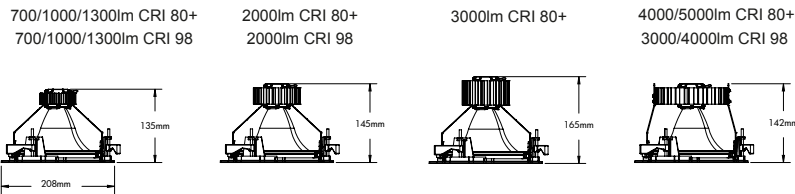

# 200 SERIES AXUM

- lumen talk
- High output fixed downlight
- Ideal for high ceilings
- Supplied with pre-wired remote non-dimming driver
- AlphaLED Fast Fix mechanism
- Wide range of beam angles

Bezel Size: 208mm Cut Out: Ø198mm  
Ceiling Thickness: 1 - 22mm

## Accessories

To order, use the following suffix

**/AB** Astral Bezel

Factory fitted accessory that extends the bezel to a cutout range of 210mm to 240mm.

- /HL** Honeycomb louvre
- /CG** Clear Glass
- /SL** Softening Lens
- /GR** Decorative Glass Ring