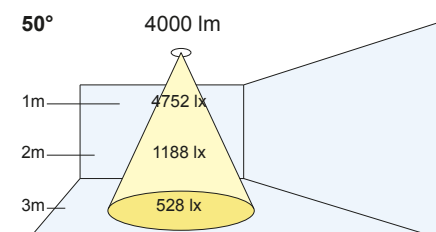

## Accessories

To order, use the following suffix

**/AB** Astral Bezel

Factory fitted accessory that extends the bezel to a cutout range of 210mm to 240mm.

- /HL** Honeycomb louvre
- /CG** Clear Glass
- /SL** Softening Lens
- /GR** Decorative Glass Ring