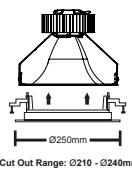

## Accessories

To order, use the following suffix

**/AB** Astral Bezel

Factory fitted accessory that extends the bezel to a cutout range of 210mm to 240mm.

- /HL** Honeycomb louvre
- /CG** Clear Glass
- /SL** Softening Lens
- /GR** Decorative Glass Ring