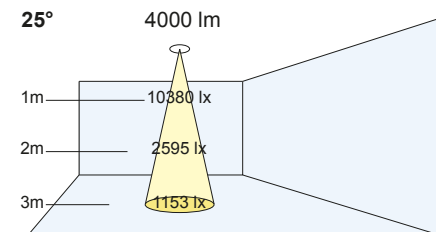

## Accessories

To order, use the following suffix

**/AB** Astral Bezel

Factory fitted accessory that extends the bezel to a cutout range of 210mm to 240mm.

- /HL** Honeycomb louvre
- /CG** Clear Glass
- /SL** Softening Lens
- /GR** Decorative Glass Ring