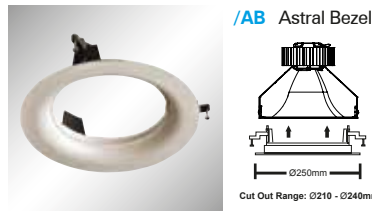

# 200 SERIES AXUM

- lumen talk
- High output fixed downlight
- Ideal for high ceilings
- Supplied with pre-wired remote non-dimming driver
- AlphaLED Fast Fix mechanism
- Wide range of beam angles

Bezel Size: 208mm Cut Out: Ø198mm  
Ceiling Thickness: 1 - 22mm

## Accessories

To order, use the following suffix

**/AB** Astral Bezel

Factory fitted accessory that extends the bezel to a cutout range of 210mm to 240mm.

- /HL** Honeycomb louvre
- /CG** Clear Glass
- /SL** Softening Lens
- /GR** Decorative Glass Ring