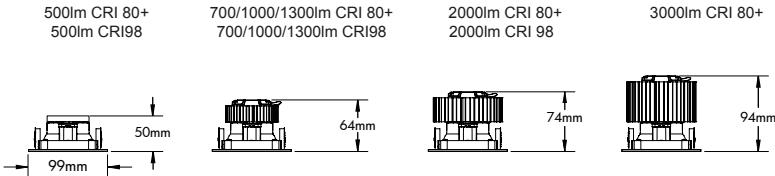

100 SERIES BASIC

- lumen talk
- Small tiltable recessed downlight
- Die-cast construction
- Low height design
- Supplied with pre-wired remote non-dimming driver
- Ideal for halogen replacement

Bezel Size: 99mm Cut Out: Ø93mm
Ceiling Thickness: 1mm to 20mm