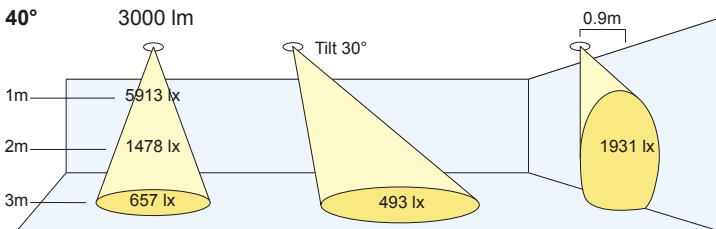

Colour Rendering:

- (V8) Vibrancy 80
- (V9) Vibrancy 98
- (80) CRI 80+
- (98) CRI 98
- (B9) Beauty

Beam Angles:

- (M) Medium: 40°
- (W) Wide: 70°

Colour:

- (W) White

B1

Options: