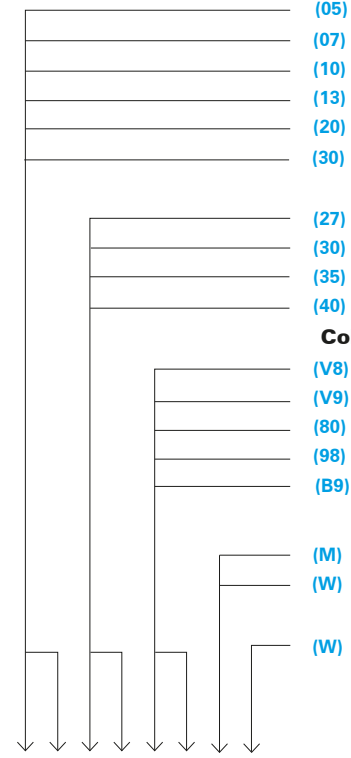

Colour Rendering:

- (V8) Vibrancy 80
- (V9) Vibrancy 98
- (80) CRI 80+
- (98) CRI 98
- (B9) Beauty

Beam Angles:

- (M) Medium: 40°
- (W) Wide: 70°

Colour:

- (W) White

B1

Options: