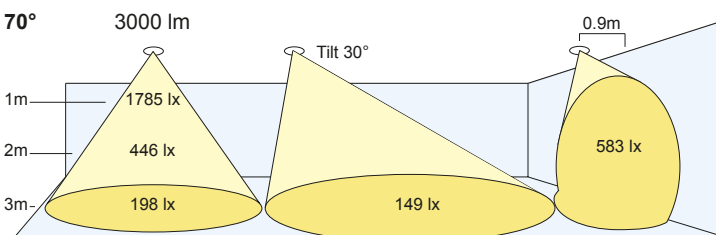

Colour Rendering:

- (V8) Vibrancy 80
- (V9) Vibrancy 98
- (80) CRI 80+
- (98) CRI 98
- (B9) Beauty

Beam Angles:

- (M) Medium: 40°
- (W) Wide: 70°

Colour:

- (W) White

B1

Options: