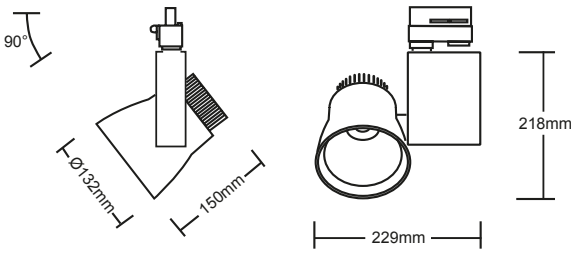

TRACK AND SPOTS CHIME

- lumentalk
- High output adjustable track mounted spotlight
- Die-cast construction
- Three circuit track adaptor as standard
- Narrow beam option for high accent factor (10°)
- Supplied with integral non-dimming driver
- Lockable tilt and rotation

700/1000/1300/2000/3000/4000lm CRI 80+
700/1000/1300lm/2000/3000lm CRI 98