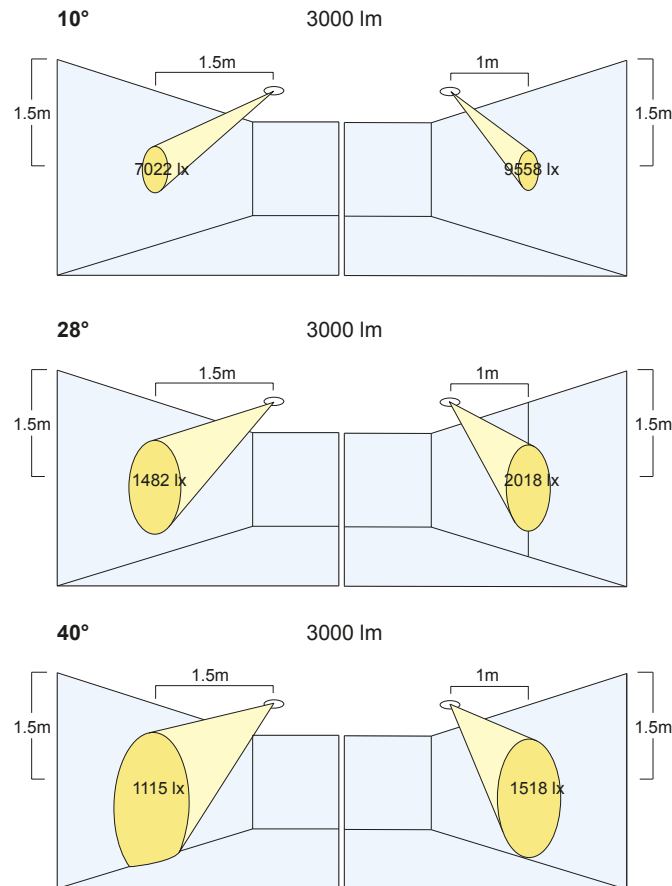

/RD Rotary Dimming
Allows individual dimming on standard track

PRODUCT CODE

Please refer to following page for product exceptions

Lumen Output:

- (07) 700 lm
- (10) 1000 lm
- (13) 1300 lm
- (20) 2000 lm
- (30) 3000 lm
- (40) 4000 lm

Colour Temps:

- (27) 2700K
- (30) 3000K
- (35) 3500K
- (40) 4000K

Colour Rendering:

- (V8) Vibrancy 80
- (V9) Vibrancy 98
- (80) CRI 80+
- (98) CRI 98
- (B9) Beauty

Beam Angles:

- (S) Spot: 10°
- (N) Narrow: 28°
- (M) Medium: 40°