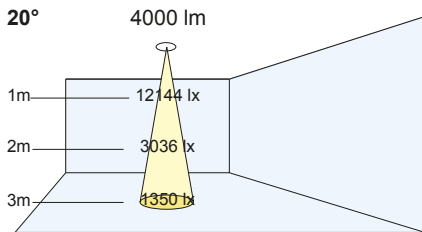

GYRO SERIES

CUBE DOWNLIGHT

- lumen talk
- Fixed downlight
- Die-cast construction
- AlphaLED Fast Fix mechanism
- Supplied with pre-wired remote non-dimming driver
- Glare control accessories available
- Supplied with a ribbed spreader lens

Accessories

To order, use the following suffix

/SL Softening Lens

PRODUCT CODE

Please refer to following page for product exceptions

Lumen Output:

(05)	500 lm
(07)	700 lm
(10)	1000 lm
(13)	1300 lm
(20)	2000 lm
(30)	3000 lm
(40)	4000 lm
(50)	5000 lm

Colour Temps:

(27)	2700K
(30)	3000K
(35)	3500K
(40)	4000K

Colour Rendering:

(V8)	Vibrancy 80
(V9)	Vibrancy 98
(80)	CRI 80+
(98)	CRI 98
(B9)	Beauty

Beam Angles:

(S)	Spot: 10°
(N)	Narrow: 28°
(M)	Medium: 40°
(W)	Medium: 60°

Colour:

(W)	White
(N)	Nickel Satin
(B)	Black

CD

--- /** /**

1. **Options:**
2. **Dimming:**
     - /DT Trailing Edge
     - /DL Leading Edge
     - /DD DALI
     - /DA Analogue (1-10V)
     - /LT Lumentalk
   - /M3 3Hrs Maintained
   - /ST Self Test
   - /DE DALI Emergency

For full list of options see page 2.