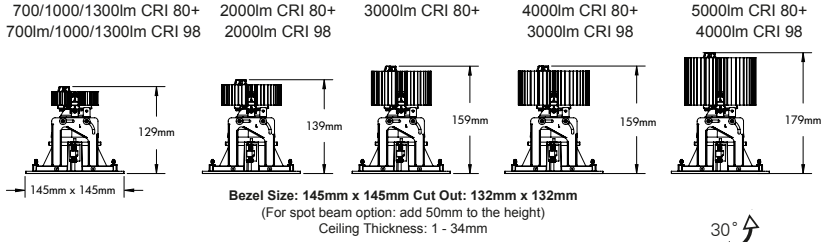

Accessories

To order, use the following suffix

/SL Softening Lens

PRODUCT CODE

Please refer to following page for product exceptions

Lumen Output:

(05)	500 lm
(07)	700 lm
(10)	1000 lm
(13)	1300 lm
(20)	2000 lm
(30)	3000 lm
(40)	4000 lm
(50)	5000 lm