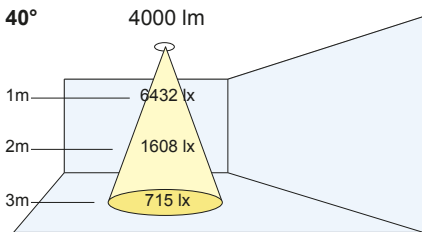

GYRO SERIES

CUBE DOWNLIGHT

- lumen talk
- Fixed downlight
- Die-cast construction
- AlphaLED Fast Fix mechanism
- Supplied with pre-wired remote non-dimming driver
- Glare control accessories available
- Supplied with a ribbed spreader lens

Accessories

To order, use the following suffix

/SL Softening Lens

PRODUCT CODE

Please refer to following page for product exceptions

Lumen Output:

(05)	500 lm
(07)	700 lm
(10)	1000 lm
(13)	1300 lm
(20)	2000 lm
(30)	3000 lm
(40)	4000 lm
(50)	5000 lm

Colour Temps:

(27)	2700K
(30)	3000K
(35)	3500K
(40)	4000K

Colour Rendering:

(V8)	Vibrancy 80
(V9)	Vibrancy 98
(80)	CRI 80+
(98)	CRI 98
(B9)	Beauty

Beam Angles:

(S)	Spot: 10°
(N)	Narrow: 28°
(M)	Medium: 40°
(W)	Medium: 60°

Colour:

(W)	White
(N)	Nickel Satin
(B)	Black

CD

--- /** /**

1. **Options:**
2. **Dimming:**
     - /DT Trailing Edge
     - /DL Leading Edge
     - /DD DALI
     - /DA Analogue (1-10V)
     - /LT Lumentalk
   - /M3 3Hrs Maintained
   - /ST Self Test
   - /DE DALI Emergency

For full list of options see page 2.