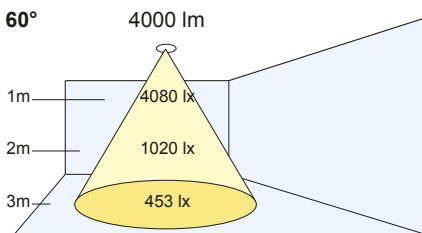

GYRO SERIES

CUBE DOWNLIGHT

- lumen talk
- Fixed downlight
- Die-cast construction
- AlphaLED Fast Fix mechanism
- Supplied with pre-wired remote non-dimming driver
- Glare control accessories available
- Supplied with a ribbed spreader lens

Accessories

To order, use the following suffix

/SL Softening Lens

PRODUCT CODE

Please refer to following page for product exceptions

Lumen Output:

(05)	500 lm
(07)	700 lm
(10)	1000 lm
(13)	1300 lm
(20)	2000 lm
(30)	3000 lm
(40)	4000 lm
(50)	5000 lm

Colour Temps:

(27)	2700K
(30)	3000K
(35)	3500K
(40)	4000K

Colour Rendering:

(V8)	Vibrancy 80
(V9)	Vibrancy 98
(80)	CRI 80+
(98)	CRI 98
(B9)	Beauty

Beam Angles:

(S)	Spot: 10°
(N)	Narrow: 28°
(M)	Medium: 40°
(W)	Medium: 60°

Colour:

(W)	White
(N)	Nickel Satin
(B)	Black

CD

--- /** /**

1. **Options:**
2. **Dimming:**
     - /DT Trailing Edge
     - /DL Leading Edge
     - /DD DALI
     - /DA Analogue (1-10V)
     - /LT Lumentalk
   - /M3 3Hrs Maintained
   - /ST Self Test
   - /DE DALI Emergency

For full list of options see page 2.