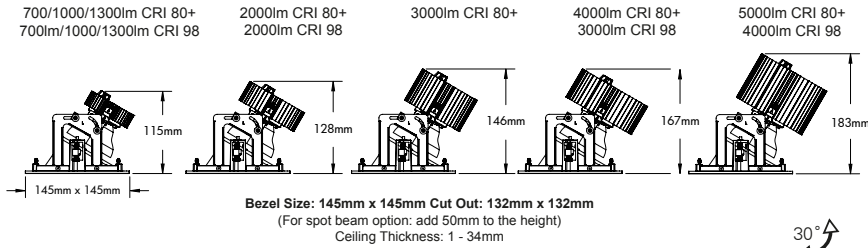

GYRO SERIES

CUBE WASHER

- lumentalk
- Adjustable asymmetric downlight IP44 Rated
- Die-cast construction
- AlphaLED Fast Fix mechanism
- Supplied with pre-wired remote non-dimming driver
- Glare control accessories available
- Supplied with a ribbed spreader lens