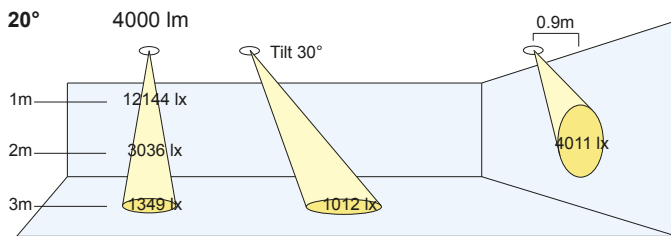

Colour:

- (W) White
- (N) Nickel Satin
- (B) Black

CW _____ /**/**

1. **Options:**
2. **Dimming:**
   - /DT Trailing Edge
   - /DL Leading Edge
   - /DD DALI
   - /DA Analogue (1-10V)
   - /LT Lumentalk
   - /M3 3Hrs Maintained
   - /ST Self Test
   - /DE DALI Emergency

For full list of options see page 2.