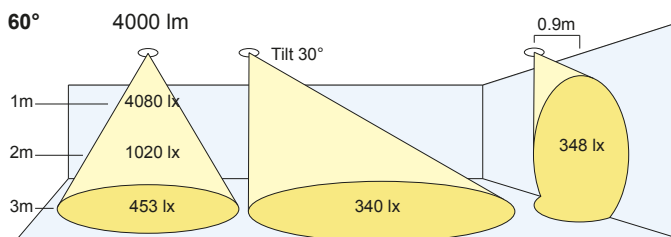

Colour:

- (W) White
- (N) Nickel Satin
- (B) Black

CW _____ /**/**

1. **Options:**
2. **Dimming:**
   - /DT Trailing Edge
   - /DL Leading Edge
   - /DD DALI
   - /DA Analogue (1-10V)
   - /LT Lumentalk
   - /M3 3Hrs Maintained
   - /ST Self Test
   - /DE DALI Emergency

For full list of options see page 2.