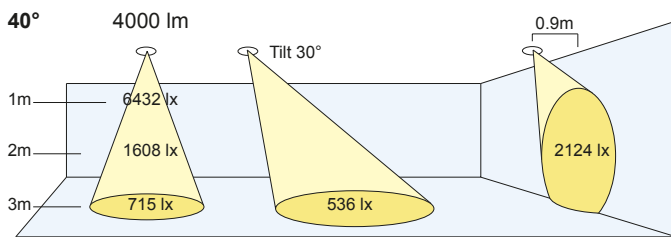

Colour:

- (W) White
- (N) Nickel Satin
- (B) Black

CW _____ /**/**

1. **Options:**
2. **Dimming:**
   - /DT Trailing Edge
   - /DL Leading Edge
   - /DD DALI
   - /DA Analogue (1-10V)
   - /LT Lumentalk
   - /M3 3Hrs Maintained
   - /ST Self Test
   - /DE DALI Emergency

For full list of options see page 2.