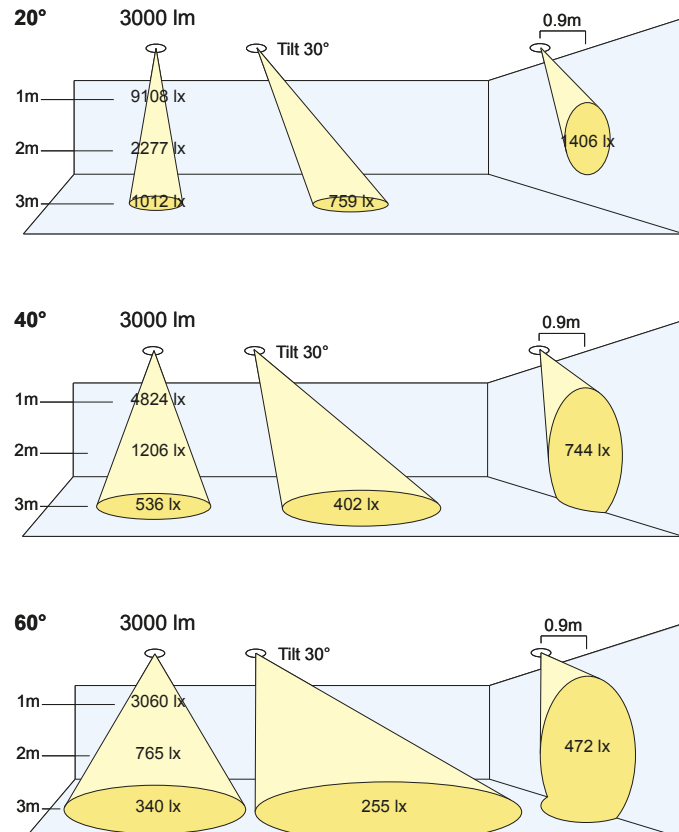

TRIMLESS
Product Code **2T**

Accessories

To order, use the following suffix

- /SN Snoot
- /HL Honeycomb louvre
- /SL Softening Lens
- /CG Clear Glass
- /WB White inner body and gyro rings

Snoot & Honeycomb

Calculations for x1 optic

PRODUCT CODE

Please refer to following page for product exceptions

Lumen Output:

- (05) 500 lm
- (07) 700 lm
- (10) 1000 lm
- (13) 1300 lm
- (20) 2000 lm
- (30) 3000 lm

Colour Temps:

- (27) 2700K
- (30) 3000K
- (35) 3500K
- (40) 4000K

Colour Rendering:

- (V8) Vibrancy 80
- (V9) Vibrancy 98
- (80) CRI 80+
- (98) CRI 98
- (B9) Beauty

Beam Angles:

- (S) Spot: 10°
- (N) Narrow: 28°
- (M) Medium: 40°
- (W) Wide: 60°