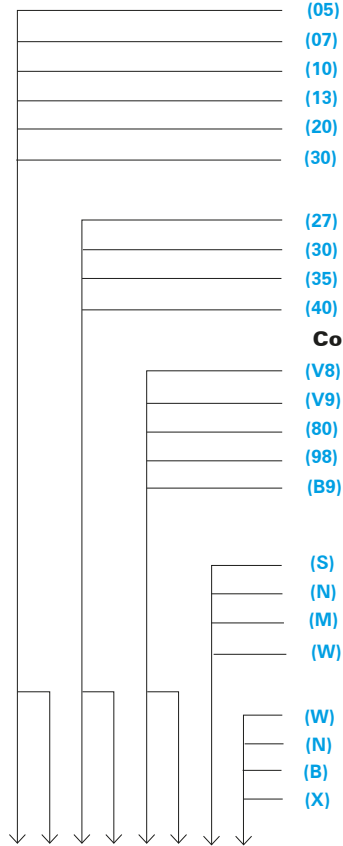

Calculations for x1 optic

PRODUCT CODE

Please refer to following page for product exceptions

Lumen Output:

- (05) 500 lm
- (07) 700 lm
- (10) 1000 lm
- (13) 1300 lm
- (20) 2000 lm
- (30) 3000 lm

Colour Temps:

- (27) 2700K
- (30) 3000K
- (35) 3500K
- (40) 4000K

Colour Rendering:

- (V8) Vibrancy 80
- (V9) Vibrancy 98
- (80) CRI 80+
- (98) CRI 98
- (B9) Beauty

Beam Angles:

- (S) Spot: 10°
- (N) Narrow: 28°
- (M) Medium: 40°
- (W) Wide: 60°

Colour:

- (W) White
- (N) Nickel Satin
- (B) Black
- (X) Trimless

2C

- Options: _____
- Dimming:**
- /DT Trailing Edge
 - /DL Leading Edge
 - /DD DALI
 - /DA Analogue (1-10V)
 - /LT Lumentalk
 - /M3 3Hrs Maintained
 - /ST Self Test
 - /DE DALI Emergency