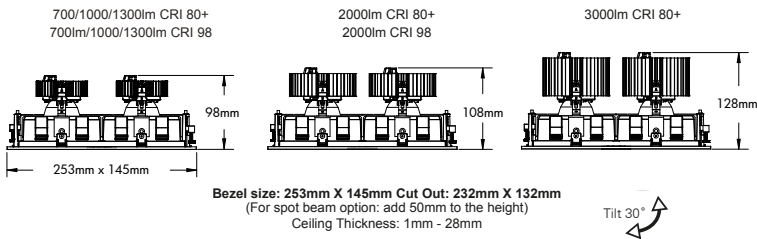

TRIMLESS
Product Code **2T**

Accessories

To order, use the following suffix

- /SN Snoot
- /HL Honeycomb louvre
- /SL Softening Lens
- /CG Clear Glass
- /WB White inner body and gyro rings

Snoot & Honeycomb