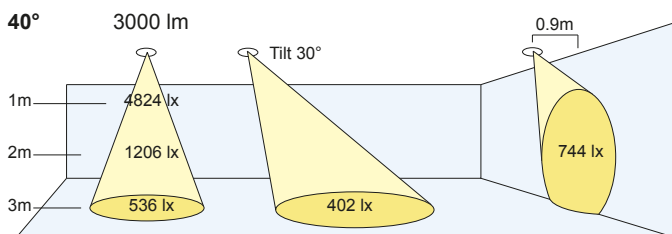

Calculations for x1 optic