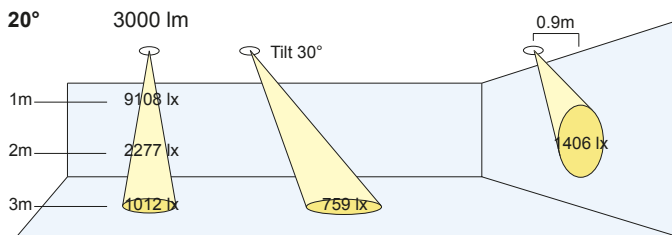

Calculations for x1 optic