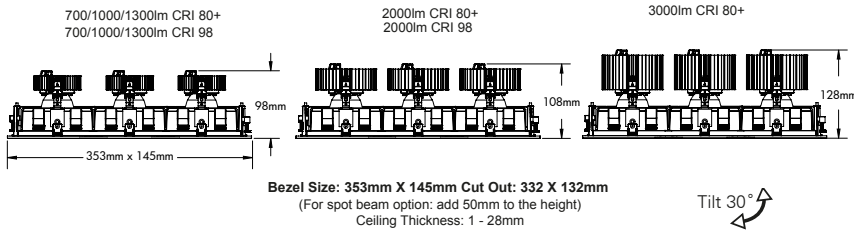

TRIMLESS
Product Code **3T**

Accessories

To order, use the following suffix

Snoot

- /SN Snoot
- /HL Honeycomb louvre
- /SL Softening Lens
- /CG Clear Glass
- /WB White inner body and gyro rings

PRODUCT CODE