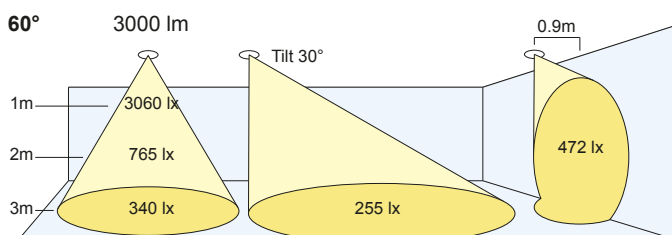

Calculations for x1 optic