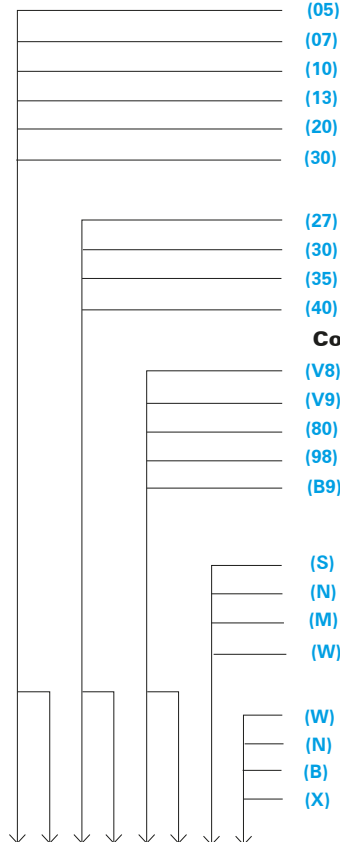

Please refer to following page for product exceptions

Lumen Output:

- (05) 500 lm
- (07) 700 lm
- (10) 1000 lm
- (13) 1300 lm
- (20) 2000 lm
- (30) 3000 lm

Colour Temps:

- (27) 2700K
- (30) 3000K
- (35) 3500K
- (40) 4000K

Colour Rendering:

- (V8) Vibrancy 80
- (V9) Vibrancy 98
- (80) CRI 80+
- (98) CRI 98
- (B9) Beauty

Beam Angles:

- (S) Spot: 10°
- (N) Narrow: 28°
- (M) Medium: 40°
- (W) Wide: 60°

Colour:

- (W) White
- (N) Nickel Satin
- (B) Black
- (X) Trimless

Calculations for x1 optic

3C

- Options:**
- Dimming:**
 - /DT Trailing Edge
 - /DL Leading Edge
 - /DD DALI
 - /DA Analogue (1-10V)
 - /LT Lumentalk
 - /M3 3Hrs Maintained
 - /ST Self Test
 - /DE DALI Emergency