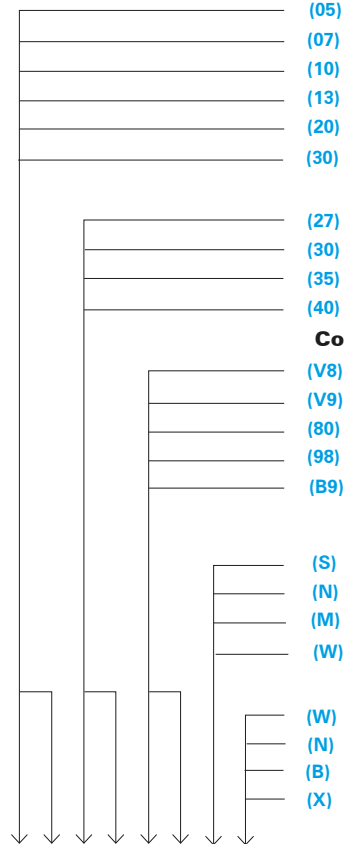

Colour:

- (W) White
- (N) Nickel Satin
- (B) Black
- (X) Trimless

4C

1. Options: _____
2. **Dimming:**
3. /DT Trailing Edge
   - /DL Leading Edge
   - /DD DALI
   - /DA Analogue (1-10V)
   - /LT Lumentalk
   - /M3 3Hrs Maintained
   - /ST Self Test
   - /DE DALI Emergency