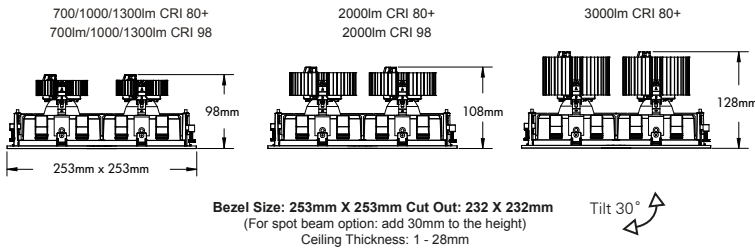

TRIMLESS
Product Code **4T**

Accessories

To order, use the following suffix

- /SN Snoot
- /HL Honeycomb louvre
- /SL Softening Lens
- /CG Clear Glass
- /WB White inner body and gyro rings

Calculations for x1 optic