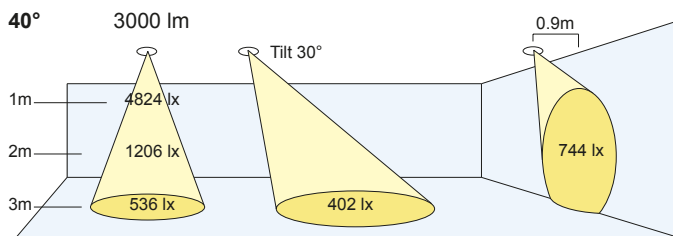

TRIMLESS
Product Code **4T**

Accessories

To order, use the following suffix

- /SN Snoot
- /HL Honeycomb louvre
- /SL Softening Lens
- /CG Clear Glass
- /WB White inner body and gyro rings

Calculations for x1 optic

Colour Rendering:

- (V8) Vibrancy 80
- (V9) Vibrancy 98
- (80) CRI 80+
- (98) CRI 98
- (B9) Beauty

Beam Angles:

- (S) Spot: 10°
- (N) Narrow: 28°
- (M) Medium: 40°
- (W) Wide: 60°

Colour:

- (W) White
- (N) Nickel Satin
- (B) Black
- (X) Trimless