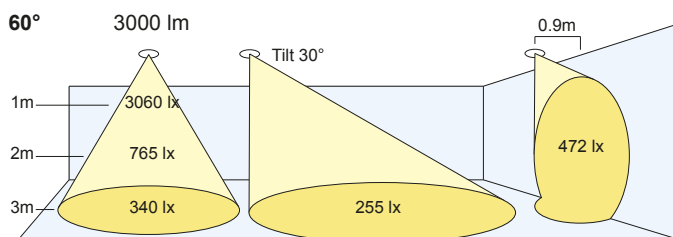

TRIMLESS
Product Code **4T**

Accessories

To order, use the following suffix

- /SN Snoot
- /HL Honeycomb louvre
- /SL Softening Lens
- /CG Clear Glass
- /WB White inner body and gyro rings

Calculations for x1 optic

Colour Rendering:

- (V8) Vibrancy 80
- (V9) Vibrancy 98
- (80) CRI 80+
- (98) CRI 98
- (B9) Beauty

Beam Angles:

- (S) Spot: 10°
- (N) Narrow: 28°
- (M) Medium: 40°
- (W) Wide: 60°

Colour:

- (W) White
- (N) Nickel Satin
- (B) Black
- (X) Trimless