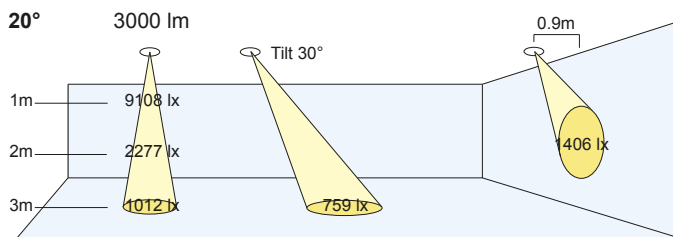

TRIMLESS
Product Code **4T**

Accessories

To order, use the following suffix

- /SN Snoot
- /HL Honeycomb louvre
- /SL Softening Lens
- /CG Clear Glass
- /WB White inner body and gyro rings

Calculations for x1 optic

Colour Rendering:

- (V8) Vibrancy 80
- (V9) Vibrancy 98
- (80) CRI 80+
- (98) CRI 98
- (B9) Beauty

Beam Angles:

- (S) Spot: 10°
- (N) Narrow: 28°
- (M) Medium: 40°
- (W) Wide: 60°

Colour:

- (W) White
- (N) Nickel Satin
- (B) Black
- (X) Trimless