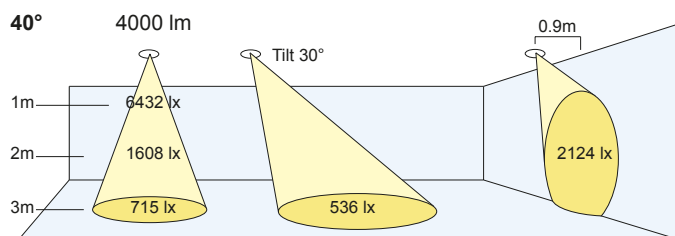

## Accessories

To order, use the following suffix

Snoot

Trimless Aperture

- /SN Snoot
- /HL Honeycomb louvre
- /SL Softening Lens
- /CG Clear Glass
- /WB White inner body and gyro rings