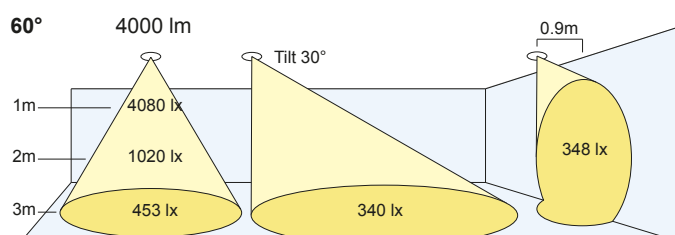

## Accessories

To order, use the following suffix

Snoot

Trimless Aperture

- /SN Snoot
- /HL Honeycomb louvre
- /SL Softening Lens
- /CG Clear Glass
- /WB White inner body and gyro rings