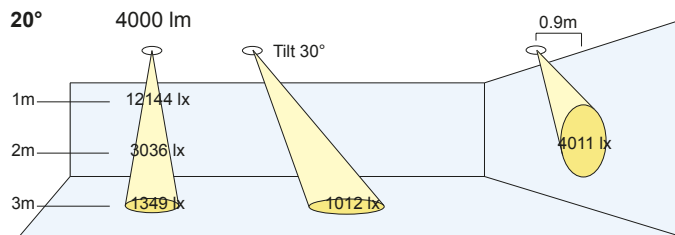

## Accessories

To order, use the following suffix

Snoot

Trimless Aperture

- /SN Snoot
- /HL Honeycomb louvre
- /SL Softening Lens
- /CG Clear Glass
- /WB White inner body and gyro rings