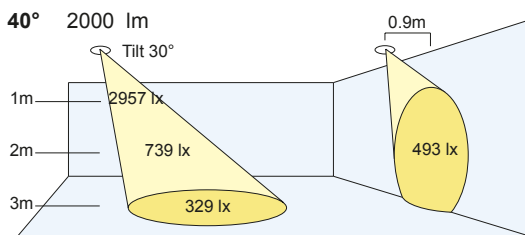

S2 _____ / ** / **

Options:

- **Dimming:**
- /DT Trailing Edge
- /DL Leading Edge
- /DD DALI
- /DA Analogue (1-10V)
- /LT Lumentalk
- /M3 3Hrs Maintained
- /ST Self Test
- /DE DALI Emergency

For full list of options see page 2.