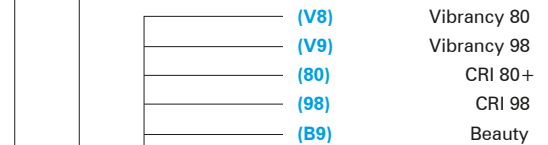

Lumen Output:

Colour Temps:

Colour Rendering:

Beam Angles:

Colour:

S2 _____ / ** / **

Options:

- Dimming:**
- /DT Trailing Edge
- /DL Leading Edge
- /DD DALI
- /DA Analogue (1-10V)
- /LT Lumentalk
- /M3 3Hrs Maintained
- /ST Self Test
- /DE DALI Emergency

Colour
 White: Standard delivery.
 Nickel Satin: Standard delivery.
 Black: Extended delivery times may apply, please contact sales.
 Black Baffle: Extended delivery times may apply, please contact sales.