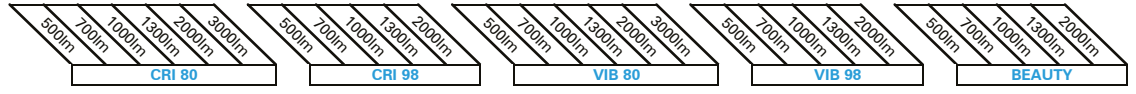

Product Options

70 SERIES IMP SOFT ROUND TILT

Beam Angle

Spot: 10°	-	-	-	-	-	-	-	-	-	-	-	-	-	-	-	-	-	-	-	-
Narrow: 20°	✓	✓	✓	✓	✓	✓	✓	✓	✓	✓	✓	✓	✓	✓	✓	✓	✓	✓	✓	✓
Medium: 40°	✓	✓	✓	✓	✓	✓	✓	✓	✓	✓	✓	✓	✓	✓	✓	✓	✓	✓	✓	✓
Wide: 60°	✓	✓	✓	✓	✓	✓	✓	✓	✓	✓	✓	✓	✓	✓	✓	✓	✓	✓	✓	✓