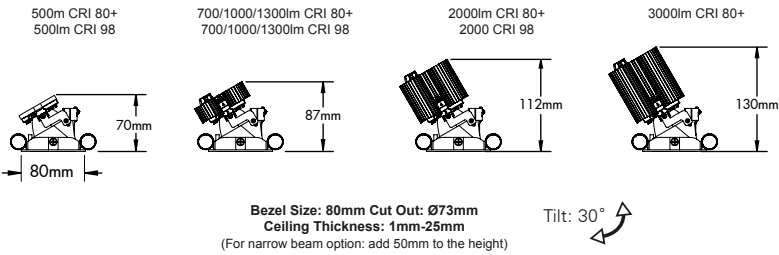

70 SERIES

IMP SOFT ROUND TILT

- lumentalk
- Adjustable downlight
- Die-cast construction
- Glare control secondary reflector with fixed 30° angle
- Supplied with pre-wired remote non-dimming driver
- Small cut out for halogen replacement
- IP44 Rated when fitted with a glass accessory