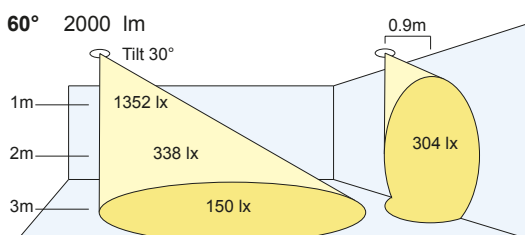

S2 _____ / ** / **

Options:

- **Dimming:**
- /DT Trailing Edge
- /DL Leading Edge
- /DD DALI
- /DA Analogue (1-10V)
- /LT Lumentalk
- /M3 3Hrs Maintained
- /ST Self Test
- /DE DALI Emergency

For full list of options see page 2.