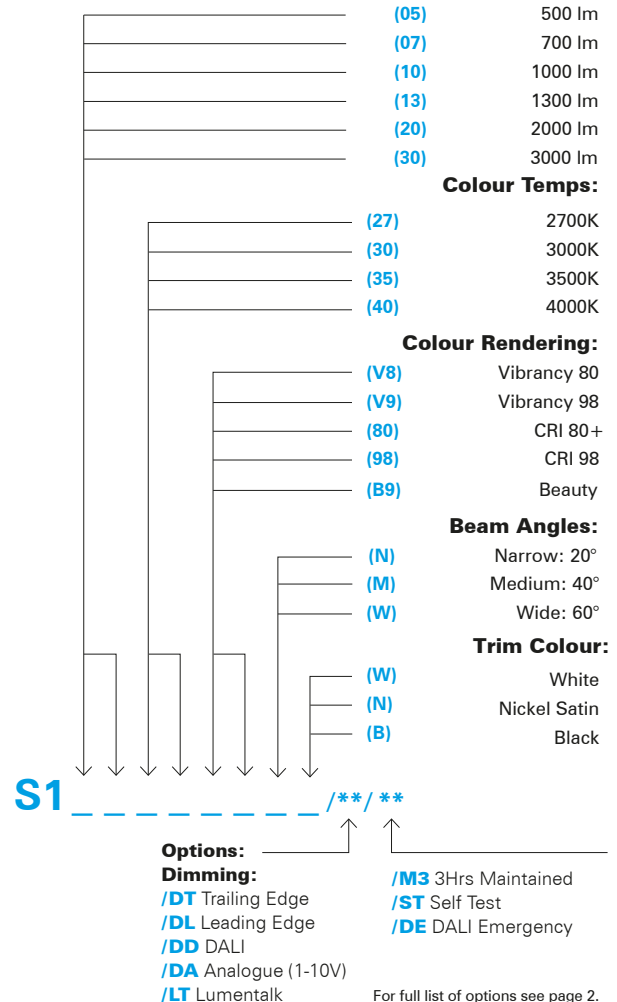

PRODUCT CODE

Please refer to following page for product exceptions

Lumen Output:

- (05) 500 lm
- (07) 700 lm
- (10) 1000 lm
- (13) 1300 lm
- (20) 2000 lm
- (30) 3000 lm

Colour Temps:

- (27) 2700K
- (30) 3000K
- (35) 3500K
- (40) 4000K

Colour Rendering:

- (V8) Vibrancy 80
- (V9) Vibrancy 98
- (80) CRI 80+
- (98) CRI 98
- (B9) Beauty

Beam Angles:

- (N) Narrow: 20°
- (M) Medium: 40°
- (W) Wide: 60°

Trim Colour:

- (W) White
- (N) Nickel Satin
- (B) Black

Availability

LED Modules
 CRI80 / Vibrancy 80: Standard delivery.
 CRI98 / Vibrancy 98 / Beauty: Extended delivery times may apply, please contact sales.
 Future Xicato LED modules: Available via special order. Extended delivery times may apply, please contact sales.

Colour Temps

2200°K	-	-	-	-	-	-	-	-	-	-	-	-	-	-	-	-	-	-	-	-	-	-	-	-	-	-	-	-	-	-
2700°K	✓	✓	✓	✓	✓	✓	✓	✓	✓	✓	-	-	-	-	-	-	-	-	-	-	✓	✓	✓	✓	✓	✓	✓	✓	✓	✓
3000°K	✓	✓	✓	✓	✓	✓	✓	✓	✓	✓	✓	✓	✓	✓	✓	✓	✓	✓	✓	✓	-	-	-	-	-	-	-	-	-	-
3500°K	✓	✓	✓	✓	✓	✓	✓	✓	✓	✓	✓	✓	✓	✓	✓	✓	✓	✓	✓	✓	-	-	-	-	-	-	-	-	-	-
4000°K	✓	✓	✓	✓	✓	✓	✓	✓	✓	✓	-	-	-	-	-	-	-	-	-	-	-	-	-	-	-	-	-	-	-	-