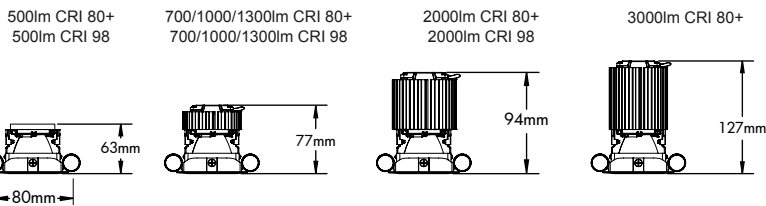

Bezel Size: 80mm Cut Out: Ø73mm
 Ceiling Thickness: 1mm-25mm
 (For narrow beam option: add 50mm to the height)

Accessories

To order, use the following suffix

Honeycomb louve

Baffle

- /HL Honeycomb louvre
- /SL Softening Lens
- /RG Ribbed Spreading Glass
- /CG Clear glass
- /BB Black Baffle