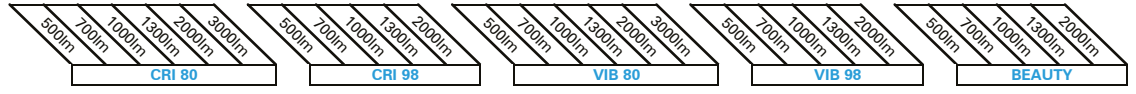

Availability

LED Modules
CRI80 / Vibrancy 80: Standard delivery.
CRI98 / Vibrancy 98 / Beauty: Extended delivery times may apply, please contact sales.
Future Xicato LED modules: Available via special order. Extended delivery times may apply, please contact sales.

Colour
White: Standard delivery.
Nickel Satin: Standard delivery.
Black: Extended delivery times may apply, please contact sales.
Black Baffle: Extended delivery times may apply, please contact sales.

Product Options

70 SERIES IMP SOFT ROUND

Beam Angle

Spot: 10°	-	-	-	-	-	-	-	-	-	-	-	-	-	-	-	-	-	-	-	-	-	-	-	-	-	-	-	-	-	-
Narrow: 20°	✓	✓	✓	✓	✓	✓	✓	✓	✓	✓	✓	✓	✓	✓	✓	✓	✓	✓	✓	✓	✓	✓	✓	✓	✓	✓	✓	✓	✓	✓
Medium: 40°	✓	✓	✓	✓	✓	✓	✓	✓	✓	✓	✓	✓	✓	✓	✓	✓	✓	✓	✓	✓	✓	✓	✓	✓	✓	✓	✓	✓	✓	✓
Wide: 60°	✓	✓	✓	✓	✓	✓	✓	✓	✓	✓	✓	✓	✓	✓	✓	✓	✓	✓	✓	✓	✓	✓	✓	✓	✓	✓	✓	✓	✓	✓

Colour Temps

2200°K	-	-	-	-	-	-	-	-	-	-	-	-	-	-	-	-	-	-	-	-	-	-	-	-	-	-	-	-	-	-
2700°K	✓	✓	✓	✓	✓	✓	✓	✓	✓	✓	-	-	-	-	-	-	-	-	-	-	✓	✓	✓	✓	✓	✓	✓	✓	✓	✓
3000°K	✓	✓	✓	✓	✓	✓	✓	✓	✓	✓	✓	✓	✓	✓	✓	✓	✓	✓	✓	✓	-	-	-	-	-	-	-	-	-	-
3500°K	✓	✓	✓	✓	✓	✓	✓	✓	✓	✓	✓	✓	✓	✓	✓	✓	✓	✓	✓	✓	-	-	-	-	-	-	-	-	-	-
4000°K	✓	✓	✓	✓	✓	✓	✓	✓	✓	✓	-	-	-	-	-	-	-	-	-	-	-	-	-	-	-	-	-	-	-	-

Body Colour

White	✓	✓	✓	✓	✓	✓	✓	✓	✓	✓	✓	✓	✓	✓	✓	✓	✓	✓	✓	✓	✓	✓	✓	✓	✓	✓	✓	✓	✓	✓
Black	✓	✓	✓	✓	✓	✓	✓	✓	✓	✓	✓	✓	✓	✓	✓	✓	✓	✓	✓	✓	✓	✓	✓	✓	✓	✓	✓	✓	✓	✓
Satin Nickel	✓	✓	✓	✓	✓	✓	✓	✓	✓	✓	✓	✓	✓	✓	✓	✓	✓	✓	✓	✓	✓	✓	✓	✓	✓	✓	✓	✓	✓	✓
Grey	-	-	-	-	-	-	-	-	-	-	-	-	-	-	-	-	-	-	-	-	-	-	-	-	-	-	-	-	-	-

Dimming Options

Standard	✓	✓	✓	✓	✓	✓	✓	✓	✓	✓	✓	✓	✓	✓	✓	✓	✓	✓	✓	✓	✓	✓	✓	✓	✓	✓	✓	✓	✓	✓
/DT Trailing Edge	-	✓	✓	✓	✓	●	✓	✓	✓	✓	-	✓	✓	✓	✓	●	✓	✓	✓	✓	-	✓	✓	✓	✓	-	✓	✓	✓	✓
/DL Leading Edge	-	✓	✓	✓	✓	●	✓	✓	✓	✓	-	✓	✓	✓	✓	●	✓	✓	✓	✓	-	✓	✓	✓	✓	-	✓	✓	✓	✓
/DD DALI	✓	✓	✓	✓	✓	✓	✓	✓	✓	✓	✓	✓	✓	✓	✓	✓	✓	✓	✓	✓	✓	✓	✓	✓	✓	✓	✓	✓	✓	✓
/DA Analogue (1-10V)	✓	✓	✓	✓	✓	✓	✓	✓	✓	✓	✓	✓	✓	✓	✓	✓	✓	✓	✓	✓	✓	✓	✓	✓	✓	✓	✓	✓	✓	✓
/DS DSI	-	-	●	●	✓	-	-	✓	✓	-	-	-	●	●	✓	-	-	✓	✓	-	-	-	✓	✓	-	-	-	✓	✓	-
/SD Switch Dim	-	-	●	●	✓	-	-	✓	✓	-	-	-	●	●	✓	-	-	✓	✓	-	-	-	✓	✓	-	-	-	✓	✓	-
/DX DMX	-	-	-	-	-	-	-	-	-	-	-	-	-	-	-	-	-	-	-	-	-	-	-	-	-	-	-	-	-	-
/AP Analogue Pro	✓	✓	✓	✓	✓	✓	✓	✓	✓	✓	✓	✓	✓	✓	✓	✓	✓	✓	✓	✓	✓	✓	✓	✓	✓	✓	✓	✓	✓	✓
/DP DALI Pro	✓	✓	✓	✓	✓	✓	✓	✓	✓	✓	✓	✓	✓	✓	✓	✓	✓	✓	✓	✓	✓	✓	✓	✓	✓	✓	✓	✓	✓	✓
/UV Universal Voltage	✓	✓	✓	✓	✓	✓	✓	✓	✓	✓	✓	✓	✓	✓	✓	✓	✓	✓	✓	✓	✓	✓	✓	✓	✓	✓	✓	✓	✓	✓
/RD Rotary Dimming	-	-	-	-	-	-	-	-	-	-	-	-	-	-	-	-	-	-	-	-	-	-	-	-	-	-	-	-	-	-

Emergency Options

/M3 3Hrs Maintained	✓	✓	✓	✓	✓	✓	✓	✓	✓	✓	✓	✓	✓	✓	✓	✓	✓	✓	✓	✓	✓	✓	✓	✓	✓	✓	✓	✓	✓	✓
/ST Self Test	✓	✓	✓	✓	✓	✓	✓	✓	✓	✓	✓	✓	✓	✓	✓	✓	✓	✓	✓	✓	✓	✓	✓	✓	✓	✓	✓	✓	✓	✓
/DE DALI Emergency	✓	✓	✓	✓	✓	✓	✓	✓	✓	✓	✓	✓	✓	✓	✓	✓	✓	✓	✓	✓	✓	✓	✓	✓	✓	✓	✓	✓	✓	✓

Accessories

/P Custom Colour	✓	✓	✓	✓	✓	✓	✓	✓	✓	✓	✓	✓	✓	✓	✓	✓	✓	✓	✓	✓	✓	✓	✓	✓	✓	✓	✓	✓	✓	✓
/AB Astral Bezel	-	-	-	-	-	-	-	-	-	-	-	-	-	-	-	-	-	-	-	-	-	-	-	-	-	-	-	-	-	-
/AW White Front Ring	-	-	-	-	-	-	-	-	-	-	-	-	-	-	-	-	-	-	-	-	-	-	-	-	-	-	-	-	-	-
/BD Barn Doors	-	-	-	-	-	-	-	-	-	-	-	-	-	-	-	-	-	-	-	-	-	-	-	-	-	-	-	-	-	-
/BF Baffle	-	-	-	-	-	-	-	-	-	-	-	-	-	-	-	-	-	-	-	-	-	-	-	-	-	-	-	-	-	-
/CG Clear Glass	✓	✓	✓	✓	✓	✓	✓	✓	✓	✓	✓	✓	✓	✓	✓	✓	✓	✓	✓	✓	✓	✓	✓	✓	✓	✓	✓	✓	✓	✓
/CG w/c Clear Glass (With Clip)	-	-	-	-	-	-	-	-	-	-	-	-	-	-	-	-	-	-	-	-	-	-	-	-	-	-	-	-	-	-
/GR Glass Ring	-	-	-	-	-	-	-	-	-	-	-	-	-	-	-	-	-	-	-	-	-	-	-	-	-	-	-	-	-	-
/HL Honeycomb Louvre	✓	✓	✓	✓	✓	✓	✓	✓	✓	✓	✓	✓	✓	✓	✓	✓	✓	✓	✓	✓	✓	✓	✓	✓	✓	✓	✓	✓	✓	✓
/HL w/c Honeycomb Louvre (With Clip)	-	-	-	-	-	-	-	-	-	-	-	-	-	-	-	-	-	-	-	-	-	-	-	-	-	-	-	-	-	-
/RG Ribbed Spreading Glass	✓	✓	✓	✓	✓	✓	✓	✓	✓	✓	✓	✓	✓	✓	✓	✓	✓	✓	✓	✓	✓	✓	✓	✓	✓	✓	✓	✓	✓	✓
/RG w/c Ribbed Spreading Glass (With Clip)	-	-	-	-	-	-	-	-	-	-	-	-	-	-	-	-	-	-	-	-	-	-	-	-	-	-	-	-	-	-
/SL Softening Lens	✓	✓	✓	✓	✓	✓	✓	✓	✓	✓	✓	✓	✓	✓	✓	✓	✓	✓	✓	✓	✓	✓	✓	✓	✓	✓	✓	✓	✓	✓
/S w/c Softening Lens (With Clip)	-	-	-	-	-	-	-	-	-	-	-	-	-	-	-	-	-	-	-	-	-	-	-	-	-	-	-	-	-	-
/SN Snoot	-	-	-	-	-	-	-	-	-	-	-	-	-	-	-	-	-	-	-	-	-	-	-	-	-	-	-	-	-	-
/WB White Inner Body With Gyro Rings	-	-	-	-	-	-	-	-	-	-	-	-	-	-	-	-	-	-	-	-	-	-	-	-	-	-	-	-	-	-

Regional Driver Spec

/BIS Regional driver spec for India, beam angles will vary. Please contact sales team for more information.

Key

- ✓ Option Available
- Only available with spot/narrow optics
- Only available with medium/wide optics
- Option not available