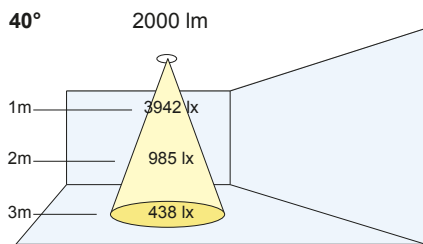

Bezel Size: 80mm Cut Out: Ø73mm
 Ceiling Thickness: 1mm-25mm
 (For narrow beam option: add 50mm to the height)

Accessories

To order, use the following suffix

Honeycomb louve

Baffle

- /HL Honeycomb louvre
- /SL Softening Lens
- /RG Ribbed Spreading Glass
- /CG Clear glass
- /BB Black Baffle

Colour Rendering:

- (V8) Vibrancy 80
- (V9) Vibrancy 98
- (80) CRI 80+
- (98) CRI 98
- (B9) Beauty

Beam Angles:

- (N) Narrow: 20°
- (M) Medium: 40°
- (W) Wide: 60°

Trim Colour:

- (W) White
- (N) Nickel Satin
- (B) Black