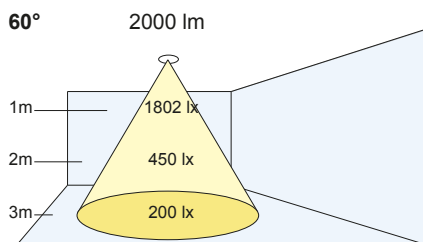

Bezel Size: 80mm Cut Out: Ø73mm
 Ceiling Thickness: 1mm-25mm
 (For narrow beam option: add 50mm to the height)

Accessories

To order, use the following suffix

Honeycomb louve

Baffle

- /HL Honeycomb louvre
- /SL Softening Lens
- /RG Ribbed Spreading Glass
- /CG Clear glass
- /BB Black Baffle

Colour Rendering:

- (V8) Vibrancy 80
- (V9) Vibrancy 98
- (80) CRI 80+
- (98) CRI 98
- (B9) Beauty

Beam Angles:

- (N) Narrow: 20°
- (M) Medium: 40°
- (W) Wide: 60°

Trim Colour:

- (W) White
- (N) Nickel Satin
- (B) Black