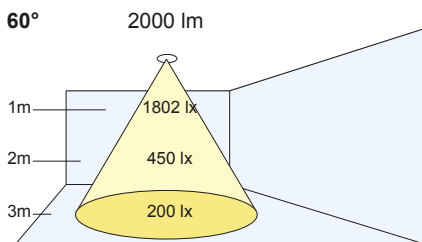

Trim Colour:

- (W) White
- (N) Nickel Satin
- (B) Black

S3

Options:

- **Dimming:**
- /DT Trailing Edge
- /DL Leading Edge
- /DD DALI
- /DA Analogue (1-10V)
- /LT Lumentalk
- /M3 3Hrs Maintained
- /ST Self Test
- /DE DALI Emergency

For full list of options see page 2.