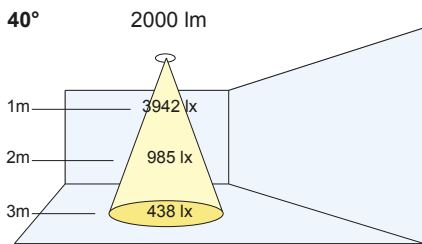

Trim Colour:

- (W) White
- (N) Nickel Satin
- (B) Black

S3

Options:

- **Dimming:**
- /DT Trailing Edge
- /DL Leading Edge
- /DD DALI
- /DA Analogue (1-10V)
- /LT Lumentalk
- /M3 3Hrs Maintained
- /ST Self Test
- /DE DALI Emergency

For full list of options see page 2.