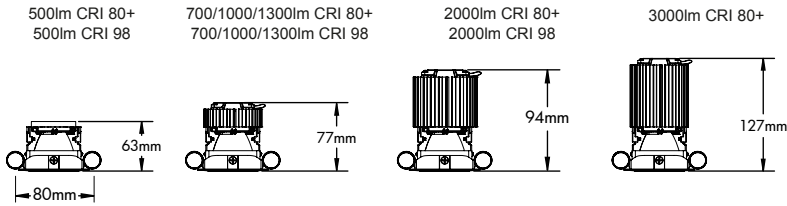

Bezel Size: 80mm Cut Out: 72mm x 72mm  
 Ceiling Thickness: 1mm-25mm  
 (For narrow beam option: add 50mm to the height)