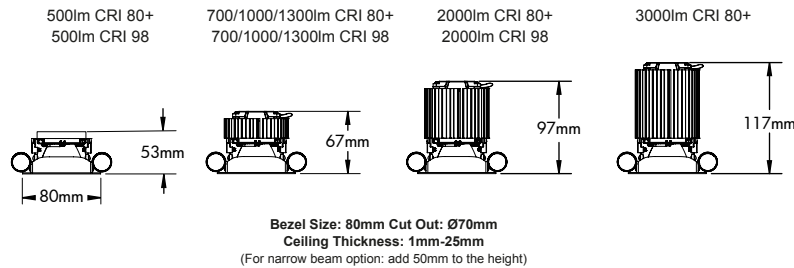

70 SERIES

IMP WET SQUARE

- **lumen talk**
- Small square recessed sealed downlight
- IP54 to ceiling for wet room applications
- Die-cast construction
- Supplied with pre-wired remote non-dimming driver
- Glare control and baffle accessories
- Small cut out for halogen replacement