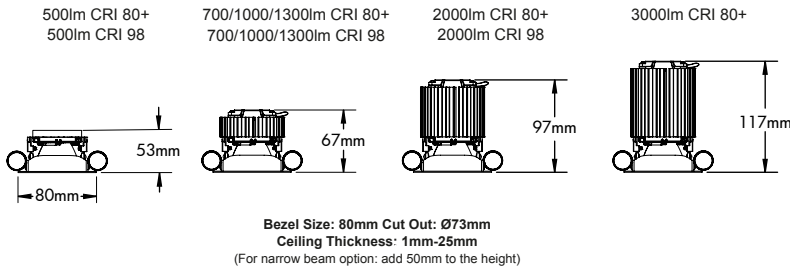

70 SERIES IMP WET

- lumen talk
- Small recessed sealed downlight
- IP54 to ceiling for wet room applications
- Die-cast construction
- Supplied with pre-wired remote non-dimming driver
- Glare control and baffle accessories
- Small cut out for halogen replacement

Accessories

To order, use the following suffix