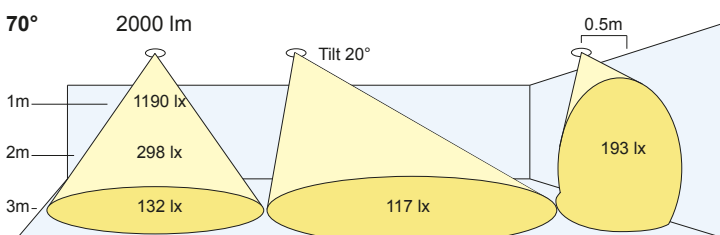

Colour Rendering:

_____	(V8)	Vibrancy 80
_____	(V9)	Vibrancy 98
_____	(80)	CRI 80+
_____	(98)	CRI 98
_____	(B9)	Beauty

Beam Angles:

_____	(N)	Narrow: 20°
_____	(M)	Medium: 40°
_____	(W)	Wide: 70°

Colour:

_____	(W)	White
_____	(N)	Satin Nickel
_____	(B)	Black