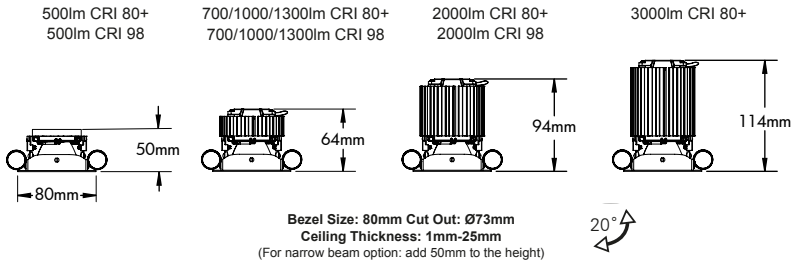

70 SERIES

IMP

- lumen talk
- Small tiltable recessed downlight
- Die-cast construction
- Black inner housing detail
- Supplied with pre-wired remote non-dimming driver
- Glare control and baffle accessories
- Small cut out for halogen replacement
- IP44 Rated when fitted with glass accessory