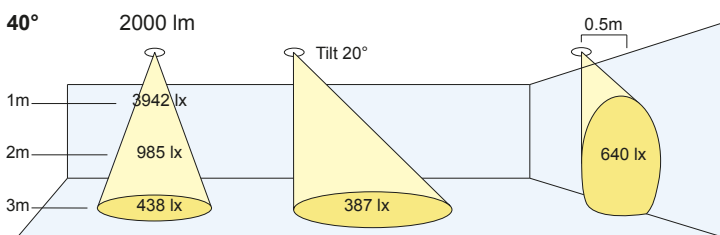

Colour Rendering:

_____	(V8)	Vibrancy 80
_____	(V9)	Vibrancy 98
_____	(80)	CRI 80+
_____	(98)	CRI 98
_____	(B9)	Beauty

Beam Angles:

_____	(N)	Narrow: 20°
_____	(M)	Medium: 40°
_____	(W)	Wide: 70°

Colour:

_____	(W)	White
_____	(N)	Satin Nickel
_____	(B)	Black