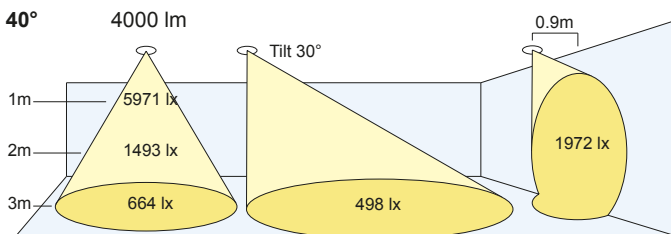

Calculations for x1 optic

PRODUCT CODE

Please refer to following page for product exceptions

Lumen Output:

- (05) 500 lm
- (07) 700 lm
- (10) 1000 lm
- (13) 1300 lm
- (20) 2000 lm
- (30) 3000 lm
- (40) 4000 lm
- (50) 5000 lm

Colour Temps:

- (27) 2700K
- (30) 3000K
- (35) 3500K
- (40) 4000K

Colour Rendering:

- (V8) Vibrancy 80
- (V9) Vibrancy 98
- (80) CRI 80+
- (98) CRI 98
- (B9) Beauty

Beam Angles:

- (S) Spot: 10°
- (N) Narrow: 28°
- (M) Medium: 40°