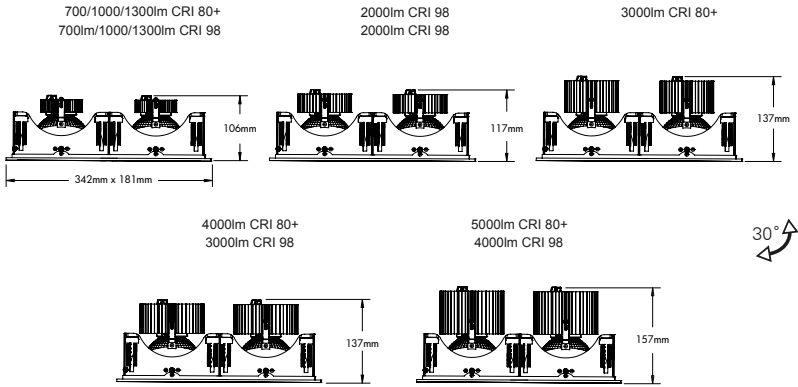

# LED111-2

- lumen talk
- High output gimbal downlight with gyroscopic movement
- Die-cast and steel construction
- AR111 retrofit luminaire
- Supplied with pre-wired remote non-dimming driver

Bezel Size: 342 X 181mm Cut Out: 320mm x 160mm  
Ceiling Thickness: 1 - 40mm