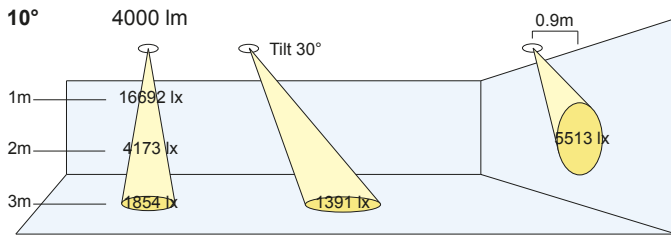

Calculations for x1 optic

PRODUCT CODE

Please refer to following page for product exceptions

Lumen Output:

- (05) 500 lm
- (07) 700 lm
- (10) 1000 lm
- (13) 1300 lm
- (20) 2000 lm
- (30) 3000 lm
- (40) 4000 lm
- (50) 5000 lm

Colour Temps:

- (27) 2700K
- (30) 3000K
- (35) 3500K
- (40) 4000K

Colour Rendering:

- (V8) Vibrancy 80
- (V9) Vibrancy 98
- (80) CRI 80+
- (98) CRI 98
- (B9) Beauty

Beam Angles:

- (S) Spot: 10°
- (N) Narrow: 28°
- (M) Medium: 40°