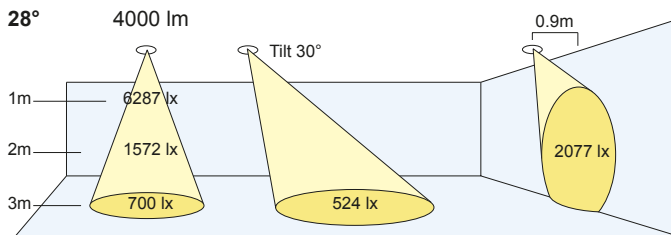

Calculations for x1 optic

PRODUCT CODE

Please refer to following page for product exceptions

Lumen Output:

- (05) 500 lm
- (07) 700 lm
- (10) 1000 lm
- (13) 1300 lm
- (20) 2000 lm
- (30) 3000 lm
- (40) 4000 lm
- (50) 5000 lm

Colour Temps:

- (27) 2700K
- (30) 3000K
- (35) 3500K
- (40) 4000K

Colour Rendering:

- (V8) Vibrancy 80
- (V9) Vibrancy 98
- (80) CRI 80+
- (98) CRI 98
- (B9) Beauty

Beam Angles:

- (S) Spot: 10°
- (N) Narrow: 28°
- (M) Medium: 40°