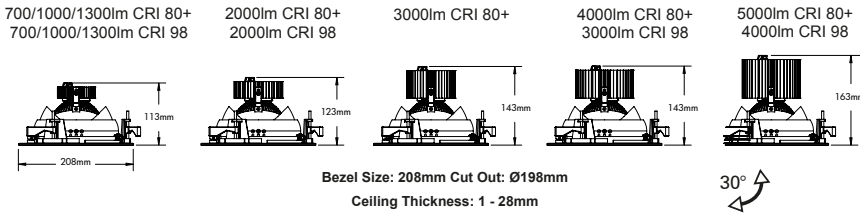

Accessories

To order, use the following suffix

/AB Astral Bezel

Factory fitted accessory that extends the bezel to a cutout range of 210mm to 240mm.

PRODUCT CODE

Please refer to following page for product exceptions