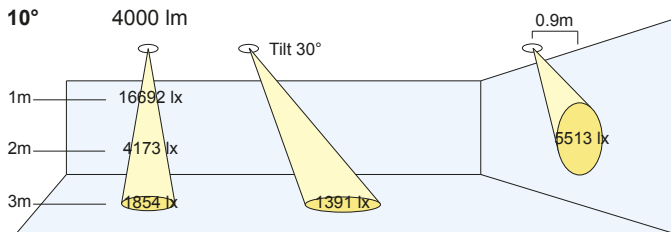

Accessories

To order, use the following suffix

/AB Astral Bezel

Factory fitted accessory that extends the bezel to a cutout range of 210mm to 240mm.

PRODUCT CODE

Please refer to following page for product exceptions

Beam Angles:

(S)	Spot: 10°
(N)	Narrow: 28°
(M)	Medium: 40°

Colour:

(W)	White
(N)	Nickel Satin
(B)	Black

LR

---/**/**

Options:

- Dimming:**
- /DT Trailing Edge
- /DL Leading Edge
- /DD DALI
- /DA Analogue (1-10V)
- /LT Lumentalk
- /M3 3Hrs Maintained
- /ST Self Test
- /DE DALI Emergency