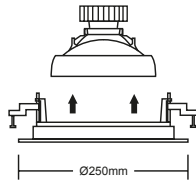

Accessories

To order, use the following suffix

/AB Astral Bezel

Factory fitted accessory that extends the bezel to a cutout range of 210mm to 240mm.

PRODUCT CODE

Please refer to following page for product exceptions