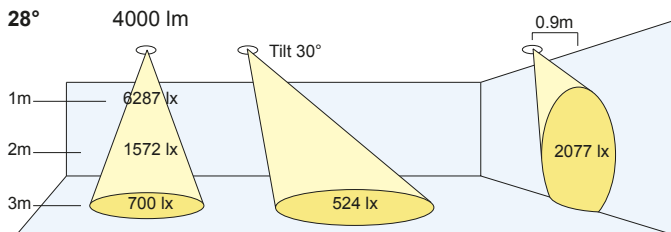

Accessories

To order, use the following suffix

/AB Astral Bezel

Factory fitted accessory that extends the bezel to a cutout range of 210mm to 240mm.

PRODUCT CODE

Please refer to following page for product exceptions

Beam Angles:

(S)	Spot: 10°
(N)	Narrow: 28°
(M)	Medium: 40°

Colour:

(W)	White
(N)	Nickel Satin
(B)	Black

LR

---/**/**

Options:

- Dimming:**
- /DT Trailing Edge
- /DL Leading Edge
- /DD DALI
- /DA Analogue (1-10V)
- /LT Lumentalk
- /M3 3Hrs Maintained
- /ST Self Test
- /DE DALI Emergency