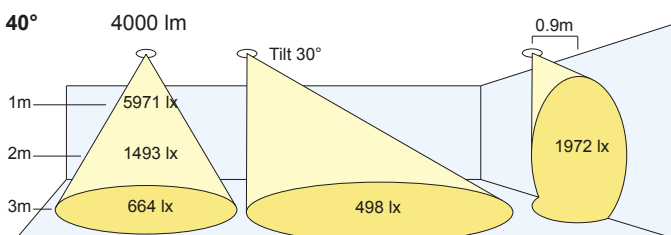

Accessories

To order, use the following suffix

/AB Astral Bezel

Factory fitted accessory that extends the bezel to a cutout range of 210mm to 240mm.

PRODUCT CODE

Please refer to following page for product exceptions

Beam Angles:

(S)	Spot: 10°
(N)	Narrow: 28°
(M)	Medium: 40°

Colour:

(W)	White
(N)	Nickel Satin
(B)	Black

LR

---/**/**

Options:

- Dimming:**
- /DT Trailing Edge
- /DL Leading Edge
- /DD DALI
- /DA Analogue (1-10V)
- /LT Lumentalk
- /M3 3Hrs Maintained
- /ST Self Test
- /DE DALI Emergency