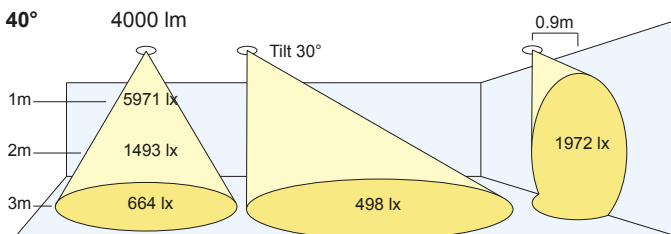

Calculations for x1 optic

PRODUCT CODE

Please refer to following page for product exceptions

Lumen Output:

(05)	500 lm
(07)	700 lm
(10)	1000 lm
(13)	1300 lm
(20)	2000 lm
(30)	3000 lm
(40)	4000 lm
(50)	5000 lm

Colour Temps:

(27)	2700K
(30)	3000K
(35)	3500K
(40)	4000K

Colour Rendering:

(V8)	Vibrancy 80
(V9)	Vibrancy 98
(80)	CRI 80+
(98)	CRI 98
(B9)	Beauty

Beam Angles:

(S)	Spot: 10°
(N)	Narrow: 28°
(M)	Medium: 40°

Colour:

(W)	White

GL

---/**/**

1. **Options:**
2. **Dimming:**
     - /DT Trailing Edge
     - /DL Leading Edge
     - /DD DALI
     - /DA Analogue (1-10V)
     - /LT Lumentalk
   - /M3 3Hrs Maintained
   - /ST Self Test
   - /DE DALI Emergency

For full list of options see page 2.