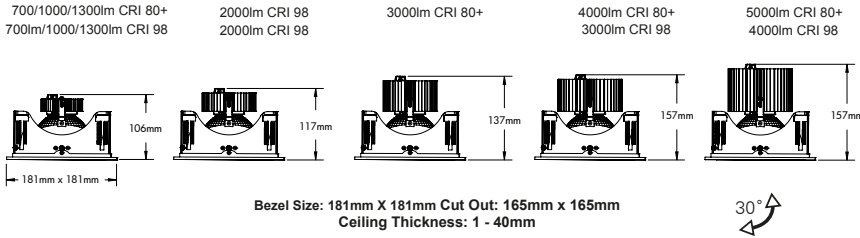

GYRO SERIES LED111

- lumen talk
- High output gimbal downlight with gyroscopic movement
- Die-cast and steel construction
- AR111 retrofit luminaire
- Supplied with pre-wired remote non-dimming driver

Calculations for x1 optic

Colour Rendering:

(V8)	Vibrancy 80
(V9)	Vibrancy 98
(80)	CRI 80+
(98)	CRI 98
(B9)	Beauty

Beam Angles:

(S)	Spot: 10°
(N)	Narrow: 28°
(M)	Medium: 40°

Colour:

(W)	White
-----	-------

GL

---/**/**