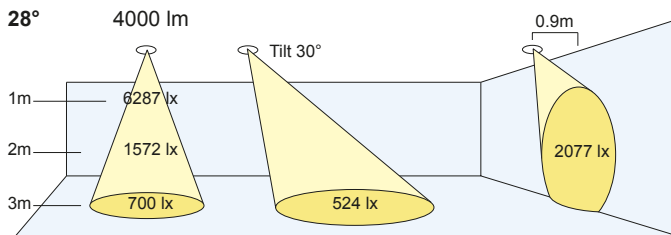

Calculations for x1 optic

PRODUCT CODE

Please refer to following page for product exceptions

Lumen Output:

(05)	500 lm
(07)	700 lm
(10)	1000 lm
(13)	1300 lm
(20)	2000 lm
(30)	3000 lm
(40)	4000 lm
(50)	5000 lm

Colour Temps:

(27)	2700K
(30)	3000K
(35)	3500K
(40)	4000K

Colour Rendering:

(V8)	Vibrancy 80
(V9)	Vibrancy 98
(80)	CRI 80+
(98)	CRI 98
(B9)	Beauty

Beam Angles:

(S)	Spot: 10°
(N)	Narrow: 28°
(M)	Medium: 40°

Colour:

(W)	White

GL

---/**/**

1. **Options:**
2. **Dimming:**
     - /DT Trailing Edge
     - /DL Leading Edge
     - /DD DALI
     - /DA Analogue (1-10V)
     - /LT Lumentalk
   - /M3 3Hrs Maintained
   - /ST Self Test
   - /DE DALI Emergency

For full list of options see page 2.