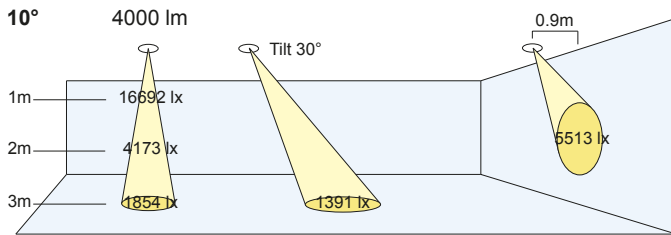

Calculations for x1 optic

PRODUCT CODE

Please refer to following page for product exceptions

Lumen Output:

(05)	500 lm
(07)	700 lm
(10)	1000 lm
(13)	1300 lm
(20)	2000 lm
(30)	3000 lm
(40)	4000 lm
(50)	5000 lm

Colour Temps:

(27)	2700K
(30)	3000K
(35)	3500K
(40)	4000K

Colour Rendering:

(V8)	Vibrancy 80
(V9)	Vibrancy 98
(80)	CRI 80+
(98)	CRI 98
(B9)	Beauty

Beam Angles:

(S)	Spot: 10°
(N)	Narrow: 28°
(M)	Medium: 40°

Colour:

(W)	White

GL

---/**/**

1. **Options:**
2. **Dimming:**
     - /DT Trailing Edge
     - /DL Leading Edge
     - /DD DALI
     - /DA Analogue (1-10V)
     - /LT Lumentalk
   - /M3 3Hrs Maintained
   - /ST Self Test
   - /DE DALI Emergency

For full list of options see page 2.