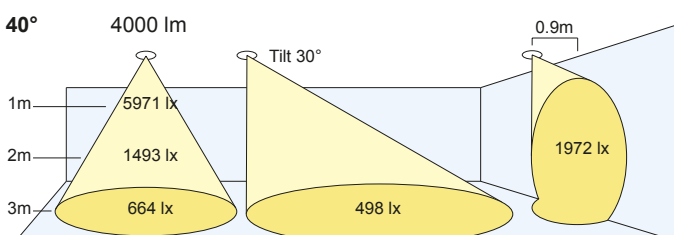

Astral Bezel option /AB

Factory fitted accessory that extends the bezel to a cutout range of 210mm to 240mm.

PRODUCT CODE

Please refer to following page for product exceptions

Lumen Output:

- (05) 500 lm
- (07) 700 lm
- (10) 1000 lm
- (13) 1300 lm
- (20) 2000 lm
- (30) 3000 lm
- (40) 4000 lm

Colour Temps:

- (27) 2700K
- (30) 3000K
- (35) 3500K
- (40) 4000K

Colour Rendering:

- (V8) Vibrancy 80
- (V9) Vibrancy 98
- (80) CRI 80+
- (98) CRI 98
- (B9) Beauty

Beam Angles:

- (S) Spot: 10°
- (N) Narrow: 28°
- (M) Medium: 40°