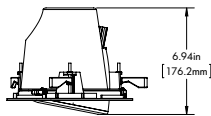

200 SERIES MERCURY

- lumen talk
- Fully adjustable scoop downlight
- High output with passive two phase heat sink
- Die-cast construction with protective clear glass
- Supplied with pre-wired remote non-dimming driver
- AlphaLED Fast Fix mechanism
- Ideal replacement for halogen and metal halide

700/1000/1300/2000/3000/4000lm CRI 80+
700/1000/1300/2000/3000lm CRI 98