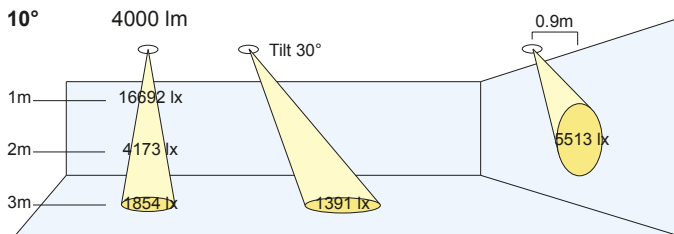

Astral Bezel option /AB

Factory fitted accessory that extends the bezel to a cutout range of 210mm to 240mm.

PRODUCT CODE

Please refer to following page for product exceptions

Lumen Output:

- (05) 500 lm
- (07) 700 lm
- (10) 1000 lm
- (13) 1300 lm
- (20) 2000 lm
- (30) 3000 lm
- (40) 4000 lm

Colour Temps:

- (27) 2700K
- (30) 3000K
- (35) 3500K
- (40) 4000K

Colour Rendering:

- (V8) Vibrancy 80
- (V9) Vibrancy 98
- (80) CRI 80+
- (98) CRI 98
- (B9) Beauty

Beam Angles:

- (S) Spot: 10°
- (N) Narrow: 28°
- (M) Medium: 40°