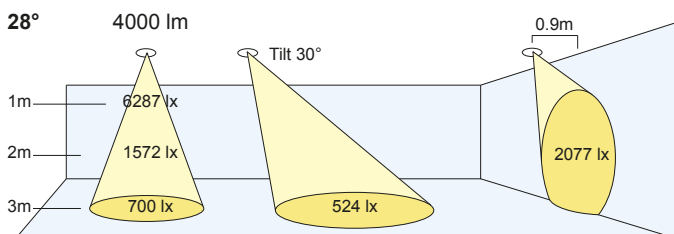

Astral Bezel option /AB

Factory fitted accessory that extends the bezel to a cutout range of 210mm to 240mm.

PRODUCT CODE

Please refer to following page for product exceptions

Lumen Output:

- (05) 500 lm
- (07) 700 lm
- (10) 1000 lm
- (13) 1300 lm
- (20) 2000 lm
- (30) 3000 lm
- (40) 4000 lm

Colour Temps:

- (27) 2700K
- (30) 3000K
- (35) 3500K
- (40) 4000K

Colour Rendering:

- (V8) Vibrancy 80
- (V9) Vibrancy 98
- (80) CRI 80+
- (98) CRI 98
- (B9) Beauty

Beam Angles:

- (S) Spot: 10°
- (N) Narrow: 28°
- (M) Medium: 40°