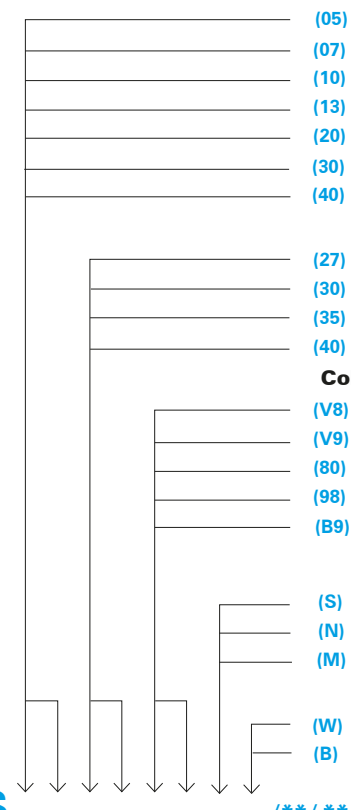

Colour:

- (W) White
- (B) Black

MS

Options:

Dimming:

- /DT Trailing Edge
- /DL Leading Edge
- /DD DALI
- /DA Analogue (1-10V)
- /LT Lumentalk

- /M3 3Hrs Maintained
- /ST Self Test
- /DE DALI Emergency