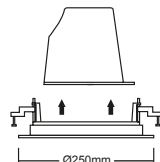

Astral Bezel option /AB

Cut Out Range: Ø210 - Ø240mm

Factory fitted accessory that extends the bezel to a cutout range of 210mm to 240mm.