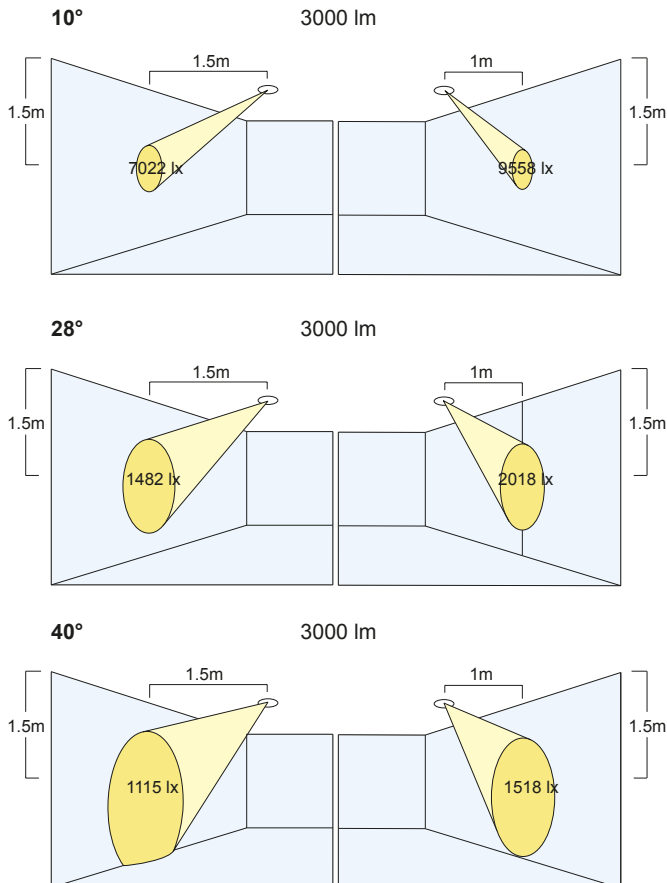

PRODUCT CODE

Please refer to following page for product exceptions

Lumen Output:

- (07) 700 lm
- (10) 1000 lm
- (13) 1300 lm
- (20) 2000 lm
- (30) 3000 lm
- (40) 4000 lm
- (50) 5000 lm

Colour Temps:

- (27) 2700K
- (30) 3000K
- (35) 3500K
- (40) 4000K

Colour Rendering:

- (V8) Vibrancy 80
- (V9) Vibrancy 98
- (80) CRI 80+
- (98) CRI 98
- (B9) Beauty

Beam Angles:

- (S) Spot: 10°
- (N) Narrow: 28°
- (M) Medium: 40°

Colour:

- (W) White
- (B) Black

ML

-----/**

Options:

Dimming:

- /DT Trailing Edge
- /DL Leading Edge
- /DD DALI
- /DA Analogue (1-10V)
- /LT LumenTalk