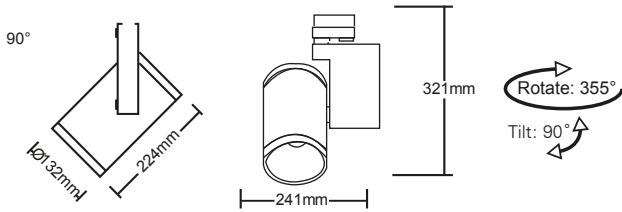

TRACK AND SPOTS METROPOLE 2

- lumentalk
- High output adjustable track mounted spotlight
- Smooth professional dimming available (down to 0.1%)
- Die-cast construction
- Three circuit track adaptor as standard
- Narrow beam option for high accent factor
- Supplied with integral non-dimming driver
- Lockable tilt and rotation

700/1000/1300/2000/3000/4000/5000lm CRI 80+
700/1000/1300lm/2000/3000/4000lm CRI 98

Accessories

To order, use the following suffix

- /BD Barn Doors
- /HL Honeycomb louvre
- /RD Rotary Dimming
  Allows individual dimming on standard track
- /AW White Front Ring