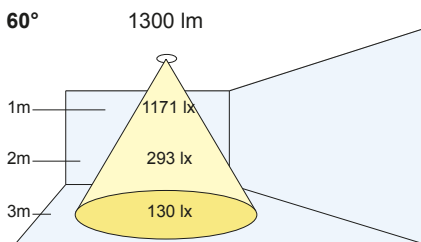

PRODUCT CODE

Please refer to following page for product exceptions

Lumen Output:

(05)	500 lm
(07)	700 lm
(10)	1000 lm
(13)	1300 lm
(20)	2000 lm

Colour Temps:

(27)	2700K
(30)	3000K
(35)	3500K
(40)	4000K

Colour Rendering:

(V8)	Vibrancy 80
(V9)	Vibrancy 98
(80)	CRI 80+
(98)	CRI 98
(B9)	Beauty

Beam Angles:

(N)	Narrow: 20°
(M)	Medium: 40°
(W)	Wide: 60°

Colour:

(W)	White

M7

---/**/---

1. **Options:**
2. **Dimming:**
     - /DT Trailing Edge
     - /DL Leading Edge
     - /DD DALI
     - /DA Analogue (1-10V)
   - /M3 3Hrs Maintained
   - /ST Self Test
   - /DE DALI Emergency

For full list of options see page 2.