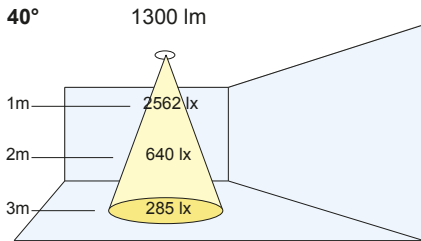

PRODUCT CODE

Please refer to following page for product exceptions

Lumen Output:

(05)	500 lm
(07)	700 lm
(10)	1000 lm
(13)	1300 lm
(20)	2000 lm

Colour Temps:

(27)	2700K
(30)	3000K
(35)	3500K
(40)	4000K

Colour Rendering:

(V8)	Vibrancy 80
(V9)	Vibrancy 98
(80)	CRI 80+
(98)	CRI 98
(B9)	Beauty

Beam Angles:

(N)	Narrow: 20°
(M)	Medium: 40°
(W)	Wide: 60°

Colour:

(W)	White

M7

---/**/---

1. **Options:**
2. **Dimming:**
     - /DT Trailing Edge
     - /DL Leading Edge
     - /DD DALI
     - /DA Analogue (1-10V)
   - /M3 3Hrs Maintained
   - /ST Self Test
   - /DE DALI Emergency

For full list of options see page 2.