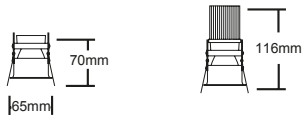

500lm CRI 80+      700/1000/1300/2000lm CRI 80+  
500/700/1000/1300lm CRI 98

Bezel Size: 65mm Cut Out: Ø60mm  
Ceiling Thickness: 1mm-25mm  
(For narrow beam option: add 50mm to the height)