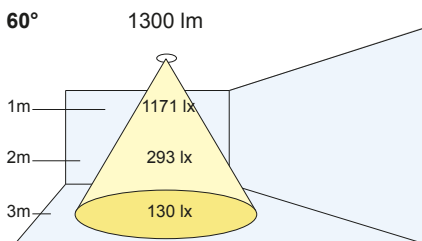

Bezel Size: 80mm Cut Out: Ø73mm  
 Ceiling Thickness: 1mm-25mm  
 (For narrow beam option: add 50mm to the height)

**Accessories**

To order, use the following suffix

- /HL Honeycomb louvre
- /CG Clear glass
- /RG Ribbed Spreading Glass

**Colour Rendering:**

- (V8) Vibrancy 80
- (V9) Vibrancy 98
- (80) CRI 80+
- (98) CRI 98
- (B9) Beauty

**Beam Angles:**

- (N) Narrow: 20°
- (M) Medium: 40°
- (W) Wide: 60°

**Colour:**

- (W) White
- (G) Grey
- (B) Black