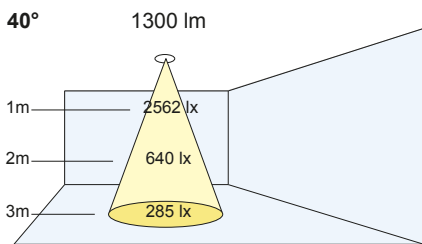

Bezel Size: 80mm Cut Out: Ø73mm  
 Ceiling Thickness: 1mm-25mm  
 (For narrow beam option: add 50mm to the height)

**Accessories**

To order, use the following suffix

- /HL Honeycomb louvre
- /CG Clear glass
- /RG Ribbed Spreading Glass

**Colour Rendering:**

- (V8) Vibrancy 80
- (V9) Vibrancy 98
- (80) CRI 80+
- (98) CRI 98
- (B9) Beauty

**Beam Angles:**

- (N) Narrow: 20°
- (M) Medium: 40°
- (W) Wide: 60°

**Colour:**

- (W) White
- (G) Grey
- (B) Black