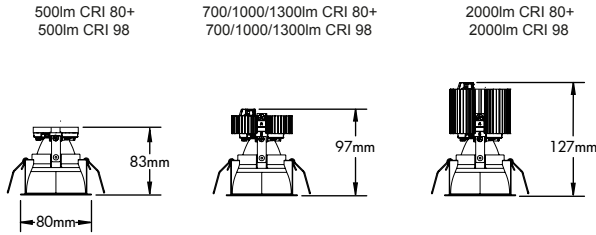

Bezel Size: 80mm Cut Out: Ø73mm  
 Ceiling Thickness: 1mm-25mm  
 (For narrow beam option: add 50mm to the height)

**Accessories**

To order, use the following suffix

- /HL Honeycomb louvre
- /CG Clear glass
- /RG Ribbed Spreading Glass