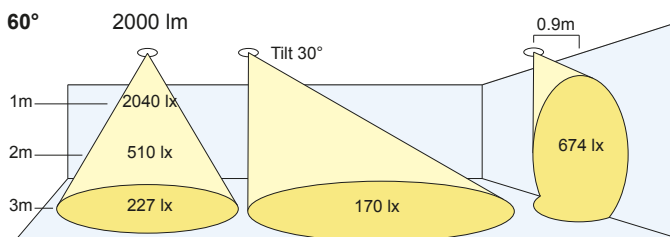

700/1000/1300/2000lm CRI 80+  
700/1000/1300/2000/3000lm CRI 98

Cut Out: Ø140mm  
Ceiling Thickness: 1 - 28mm

**PRODUCT CODE**

Please refer to following page for product exceptions

**Lumen Output:**

- (05) 500 lm
- (07) 700 lm
- (10) 1000 lm
- (13) 1300 lm
- (20) 2000 lm
- (30) 3000 lm

**Colour Temps:**

- (27) 2700K
- (30) 3000K
- (35) 3500K
- (40) 4000K

**Colour Rendering:**

- (V8) Vibrancy 80
- (V9) Vibrancy 98
- (80) CRI 80+
- (98) CRI 98
- (B9) Beauty

**Beam Angles:**

- (N) Narrow: 20°
- (M) Medium: 40°
- (W) Wide: 60°