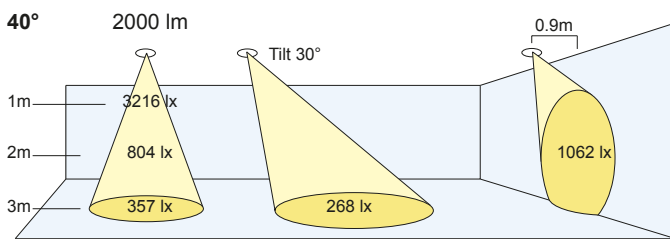

700/1000/1300/2000lm CRI 80+  
700/1000/1300/2000/3000lm CRI 98

Cut Out: Ø140mm  
Ceiling Thickness: 1 - 28mm

**PRODUCT CODE**

Please refer to following page for product exceptions

**Lumen Output:**

- (05) 500 lm
- (07) 700 lm
- (10) 1000 lm
- (13) 1300 lm
- (20) 2000 lm
- (30) 3000 lm

**Colour Temps:**

- (27) 2700K
- (30) 3000K
- (35) 3500K
- (40) 4000K

**Colour Rendering:**

- (V8) Vibrancy 80
- (V9) Vibrancy 98
- (80) CRI 80+
- (98) CRI 98
- (B9) Beauty

**Beam Angles:**

- (N) Narrow: 20°
- (M) Medium: 40°
- (W) Wide: 60°