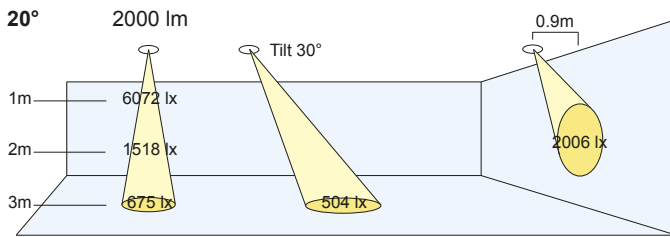

700/1000/1300/2000lm CRI 80+  
700/1000/1300/2000/3000lm CRI 98

Cut Out: Ø140mm  
Ceiling Thickness: 1 - 28mm

**PRODUCT CODE**

Please refer to following page for product exceptions

**Lumen Output:**

- (05) 500 lm
- (07) 700 lm
- (10) 1000 lm
- (13) 1300 lm
- (20) 2000 lm
- (30) 3000 lm

**Colour Temps:**

- (27) 2700K
- (30) 3000K
- (35) 3500K
- (40) 4000K

**Colour Rendering:**

- (V8) Vibrancy 80
- (V9) Vibrancy 98
- (80) CRI 80+
- (98) CRI 98
- (B9) Beauty

**Beam Angles:**

- (N) Narrow: 20°
- (M) Medium: 40°
- (W) Wide: 60°