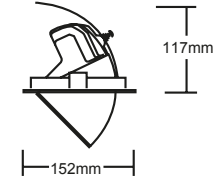

700/1000/1300/2000lm CRI 80+  
700/1000/1300/2000/3000lm CRI 98

Cut Out: Ø140mm  
Ceiling Thickness: 1 - 28mm

**PRODUCT CODE**

Please refer to following page for product exceptions

**Lumen Output:**

- (05) 500 lm
- (07) 700 lm
- (10) 1000 lm
- (13) 1300 lm
- (20) 2000 lm
- (30) 3000 lm