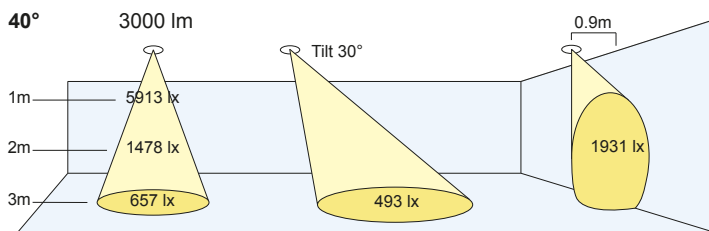

M2 _____ / ** / **

1. **Options:**
2. **Dimming:**
     - /DT Trailing Edge
     - /DL Leading Edge
     - /DD DALI
     - /DA Analogue (1-10V)
     - /LT Lumentalk
     - /M3 3Hrs Maintained
     - /ST Self Test
     - /DE DALI Emergency

For full list of options see page 2.