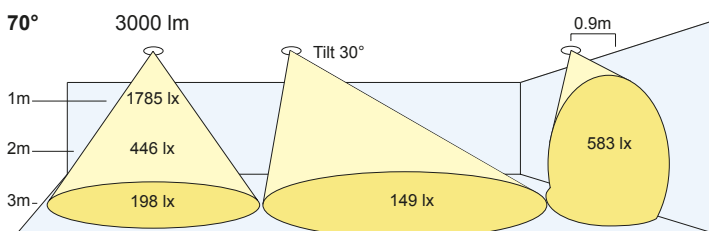

M2 _____ / ** / **

1. **Options:**
2. **Dimming:**
     - /DT Trailing Edge
     - /DL Leading Edge
     - /DD DALI
     - /DA Analogue (1-10V)
     - /LT Lumentalk
     - /M3 3Hrs Maintained
     - /ST Self Test
     - /DE DALI Emergency

For full list of options see page 2.