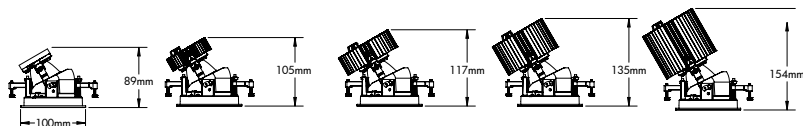

90 SERIES

MINI WASHER SQUARE

- lumentalk
- Adjustable recessed low glare downlight
- Die-cast construction
- AlphaLED Fast Fix mechanism
- Black glare control and baffle
- Supplied with pre-wired remote non-dimming driver

500lm CRI 80+ 700/1000/1300lm CRI 80+ 2000lm CRI 80+ 3000lm CRI 80+ 4000lm CRI 80+
500lm CRI 98 700/1000/1300lm CRI 98 2000lm CRI 98 3000lm CRI 98

Accessories

To order, use the following suffix

- /HL w/c Honeycomb louvre
- /SL w/c Softening Lens
- /RG w/c Ribbed Spreading Glass
- /CG w/c Clear Glass

PRODUCT CODE

Please refer to following page for product exceptions

Lumen Output:

Colour Temps:

Colour Rendering:

Beam Angles:

Colour:

M2 _____ / ** / **

1. **Options:**
2. **Dimming:**
     - /DT Trailing Edge
     - /DL Leading Edge
     - /DD DALI
     - /DA Analogue (1-10V)
     - /LT Lumentalk
     - /M3 3Hrs Maintained
     - /ST Self Test
     - /DE DALI Emergency

For full list of options see page 2.