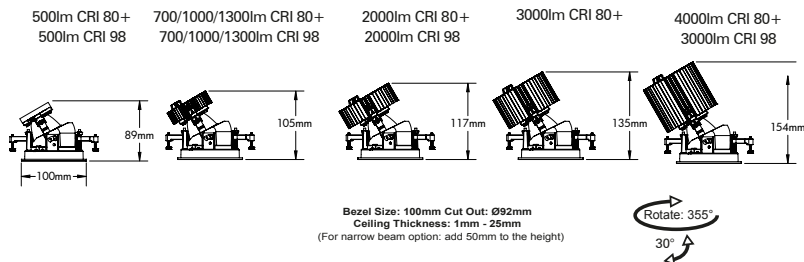

90 SERIES

MINI WASHER

- lumentalk
- Adjustable recessed low glare downlight
- Die-cast construction
- AlphaLED Fast Fix mechanism
- Black glare control and baffle
- Supplied with pre-wired remote non-dimming driver

Accessories

To order, use the following suffix