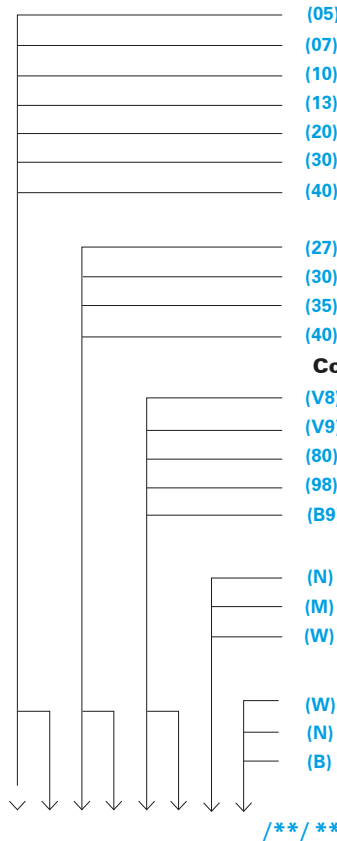

Lumen Output:

- (05) 500 lm
- (07) 700 lm
- (10) 1000 lm
- (13) 1300 lm
- (20) 2000 lm
- (30) 3000 lm
- (40) 4000 lm

Colour Temps:

- (27) 2700K
- (30) 3000K
- (35) 3500K
- (40) 4000K

Colour Rendering:

- (V8) Vibrancy 80
- (V9) Vibrancy 98
- (80) CRI 80+
- (98) CRI 98
- (B9) Beauty

Beam Angles:

- (N) Narrow: 20°
- (M) Medium: 40°
- (W) Wide: 70°

Colour:

- (W) White
- (N) Nickel Satin
- (B) Black

MW

Options:

- Dimming:**
- /DT Trailing Edge
- /DL Leading Edge
- /DD DALI
- /DA Analogue (1-10V)
- /LT Lumentalk
- /M3 3Hrs Maintained
- /ST Self Test
- /DE DALI Emergency

For full list of options see page 2.

Availability

LED Modules
 CRI80 / Vibrancy 80: Standard delivery.
 CRI98 / Vibrancy 98 / Beauty: Extended delivery times may apply, please contact sales.
 Future Xicato LED modules: Available via special order. Extended delivery times may apply, please contact sales.

Colour
 White: Standard delivery.
 Nickel Satin: Extended delivery times may apply, please contact sales.
 Black: Extended delivery times may apply, please contact sales.

Product Options

90 SERIES MINI WASHER