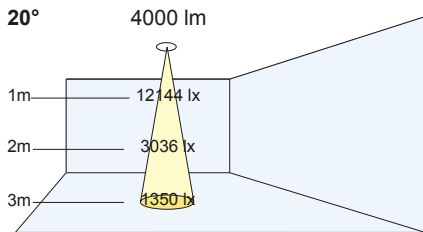

Lumen Output:

(05)	500 lm
(07)	700 lm
(10)	1000 lm
(13)	1300 lm
(20)	2000 lm
(30)	3000 lm
(40)	4000 lm
(50)	5000 lm

Colour Temps:

(27)	2700K
(30)	3000K
(35)	3500K
(40)	4000K

Colour Rendering:

(V8)	Vibrancy 80
(V9)	Vibrancy 98
(80)	CRI 80+
(98)	CRI 98
(B9)	Beauty

Beam Angles:

(S)	Spot: 10°
(N)	Narrow: 20°
(M)	Medium: 40°
(W)	Wide: 60°

Colour:

(W)	White
(N)	Nickel Satin
(B)	Black

N2

_____/**/**

Options:

- **Dimming:**
- /DT Trailing Edge
- /DL Leading Edge
- /DD DALI
- /DA Analogue (1-10V)
- /LT Lumentalk
- /M3 3Hrs Maintained
- /ST Self Test
- /DE DALI Emergency

For full list of options see page 2.