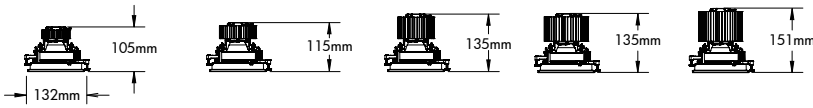

2000lm CRI 80+
2000lm CRI 98

3000lm CRI 80+

4000lm CRI 80+
3000lm CRI 98

5000lm CRI 80+
4000lm CRI 98

Bezel Size: 132mm Cut Out: Ø122mm
Ceiling Thickness: 1 - 28mm
(For spot beam option: add 50mm) to the height

PRODUCT CODE

Please refer to following page for product exceptions