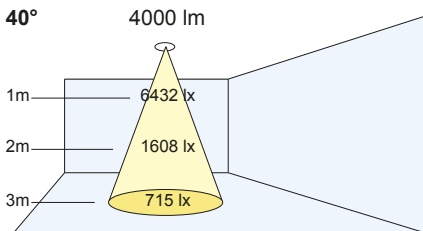

Lumen Output:

(05)	500 lm
(07)	700 lm
(10)	1000 lm
(13)	1300 lm
(20)	2000 lm
(30)	3000 lm
(40)	4000 lm
(50)	5000 lm

Colour Temps:

(27)	2700K
(30)	3000K
(35)	3500K
(40)	4000K

Colour Rendering:

(V8)	Vibrancy 80
(V9)	Vibrancy 98
(80)	CRI 80+
(98)	CRI 98
(B9)	Beauty

Beam Angles:

(S)	Spot: 10°
(N)	Narrow: 20°
(M)	Medium: 40°
(W)	Wide: 60°

Colour:

(W)	White
(N)	Nickel Satin
(B)	Black

N2

_____/**/**

Options:

- **Dimming:**
- /DT Trailing Edge
- /DL Leading Edge
- /DD DALI
- /DA Analogue (1-10V)
- /LT Lumentalk
- /M3 3Hrs Maintained
- /ST Self Test
- /DE DALI Emergency

For full list of options see page 2.