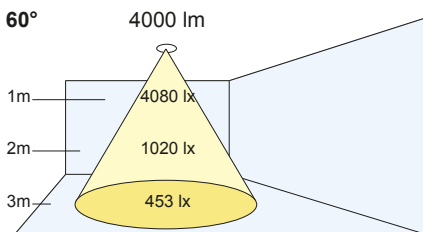

Lumen Output:

(05)	500 lm
(07)	700 lm
(10)	1000 lm
(13)	1300 lm
(20)	2000 lm
(30)	3000 lm
(40)	4000 lm
(50)	5000 lm

Colour Temps:

(27)	2700K
(30)	3000K
(35)	3500K
(40)	4000K

Colour Rendering:

(V8)	Vibrancy 80
(V9)	Vibrancy 98
(80)	CRI 80+
(98)	CRI 98
(B9)	Beauty

Beam Angles:

(S)	Spot: 10°
(N)	Narrow: 20°
(M)	Medium: 40°
(W)	Wide: 60°

Colour:

(W)	White
(N)	Nickel Satin
(B)	Black

N2

_____/**/**

Options:

- **Dimming:**
- /DT Trailing Edge
- /DL Leading Edge
- /DD DALI
- /DA Analogue (1-10V)
- /LT Lumentalk
- /M3 3Hrs Maintained
- /ST Self Test
- /DE DALI Emergency

For full list of options see page 2.