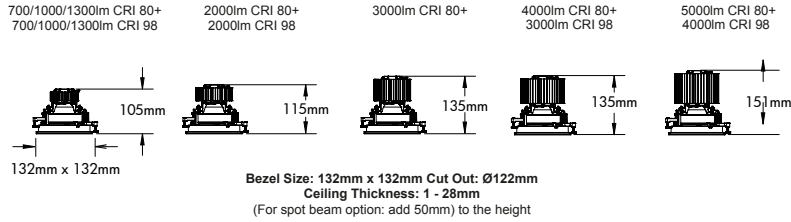

PRODUCT CODE

Please refer to following page for product exceptions

Lumen Output:

- (05) 500 lm
- (07) 700 lm
- (10) 1000 lm
- (13) 1300 lm
- (20) 2000 lm
- (30) 3000 lm
- (40) 4000 lm
- (50) 5000 lm

Colour Temps:

Colour
 White: Standard delivery.
 Nickel Satin: Extended delivery times may apply, please contact sales.
 Black: Extended delivery times may apply, please contact sales.

Product Options

120 SERIES NIMBLE SQUARE PIN HOLE