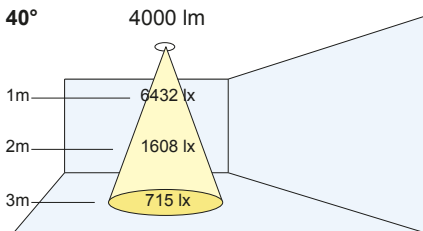

Lumen Output:

- (05) 500 lm
- (07) 700 lm
- (10) 1000 lm
- (13) 1300 lm
- (20) 2000 lm
- (30) 3000 lm
- (40) 4000 lm
- (50) 5000 lm

Colour Temps:

- (27) 2700K
- (30) 3000K
- (35) 3500K
- (40) 4000K

Colour Rendering:

- (V8) Vibrancy 80
- (V9) Vibrancy 98
- (80) CRI 80+
- (98) CRI 98
- (B9) Beauty

Beam Angles:

- (S) Spot: 10°
- (N) Narrow: 20°
- (M) Medium: 40°
- (W) Wide: 60°