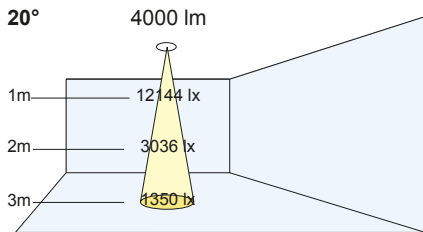

Lumen Output:

- (05) 500 lm
- (07) 700 lm
- (10) 1000 lm
- (13) 1300 lm
- (20) 2000 lm
- (30) 3000 lm
- (40) 4000 lm
- (50) 5000 lm

Colour Temps:

- (27) 2700K
- (30) 3000K
- (35) 3500K
- (40) 4000K

Colour Rendering:

- (V8) Vibrancy 80
- (V9) Vibrancy 98
- (80) CRI 80+
- (98) CRI 98
- (B9) Beauty

Beam Angles:

- (S) Spot: 10°
- (N) Narrow: 20°
- (M) Medium: 40°
- (W) Wide: 60°