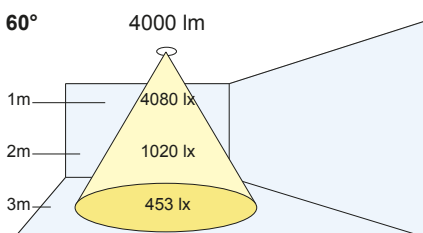

Lumen Output:

- (05) 500 lm
- (07) 700 lm
- (10) 1000 lm
- (13) 1300 lm
- (20) 2000 lm
- (30) 3000 lm
- (40) 4000 lm
- (50) 5000 lm

Colour Temps:

- (27) 2700K
- (30) 3000K
- (35) 3500K
- (40) 4000K

Colour Rendering:

- (V8) Vibrancy 80
- (V9) Vibrancy 98
- (80) CRI 80+
- (98) CRI 98
- (B9) Beauty

Beam Angles:

- (S) Spot: 10°
- (N) Narrow: 20°
- (M) Medium: 40°
- (W) Wide: 60°