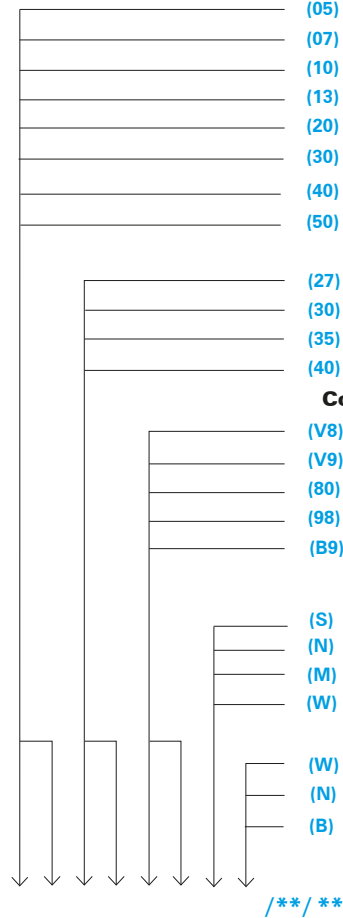

PRODUCT CODE

Please refer to following page for product exceptions

Lumen Output:

- (05) 500 lm
- (07) 700 lm
- (10) 1000 lm
- (13) 1300 lm
- (20) 2000 lm
- (30) 3000 lm
- (40) 4000 lm
- (50) 5000 lm

Colour Temps:

- (27) 2700K
- (30) 3000K
- (35) 3500K
- (40) 4000K

Colour Rendering:

- (V8) Vibrancy 80
- (V9) Vibrancy 98
- (80) CRI 80+
- (98) CRI 98
- (B9) Beauty

Beam Angles:

- (S) Spot: 10°
- (N) Narrow: 20°
- (M) Medium: 40°
- (W) Wide: 60°

Colour:

- (W) White
- (N) Nickel Satin
- (B) Black

N5

Options:

Dimming:

- /DT Trailing Edge
- /DL Leading Edge
- /DD DALI
- /DA Analogue (1-10V)
- /LT Lumentalk
- /M3 3Hrs Maintained
- /ST Self Test
- /DE DALI Emergency

Colour
 White: Standard delivery.
 Nickel Satin: Extended delivery times may apply, please contact sales.
 Black: Extended delivery times may apply, please contact sales.

Product Options

120 SERIES NIMBLE SQUARE PIN HOLE