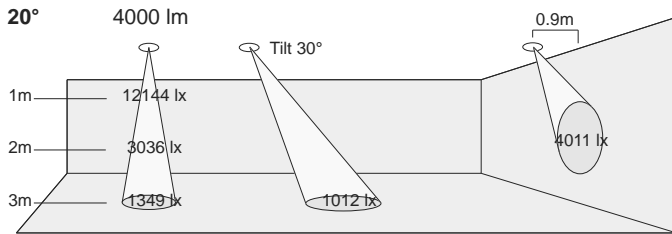

PRODUCT CODE

Please refer to following page for product exceptions

Lumen Output:

(05)	500 lm
(07)	700 lm
(10)	1000 lm
(13)	1300 lm
(20)	2000 lm
(30)	3000 lm
(40)	4000 lm
(50)	5000 lm

Colour Temps:

(27)	2700K
(30)	3000K
(35)	3500K
(40)	4000K

Colour Rendering:

(V8)	Vibrancy 80
(V9)	Vibrancy 98
(80)	CRI 80+
(98)	CRI 98
(B9)	Beauty

Beam Angles:

(S)	Spot: 10°
(N)	Narrow: 20°
(M)	Medium: 40°
(W)	Wide: 60°

Colour:

(S)	Specular
(M)	Matt
(B)	Black
(W)	White

N1

---/**/---

Options:

- **Dimming:**
  - /DT Trailing Edge
  - /DL Leading Edge
  - /DD DALI
  - /DA Analogue (1-10V)
  - /LT Lumentalk
- /M3 3Hrs Maintained
- /ST Self Test
- /DE DALI Emergency

For full list of options see page 2.