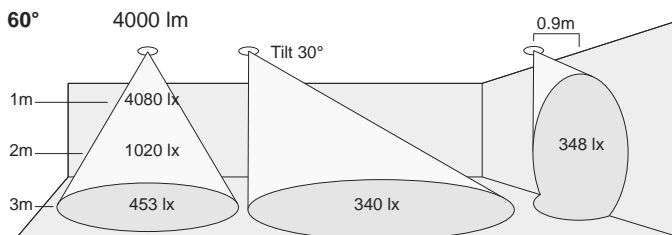

PRODUCT CODE

Please refer to following page for product exceptions

Lumen Output:

(05)	500 lm
(07)	700 lm
(10)	1000 lm
(13)	1300 lm
(20)	2000 lm
(30)	3000 lm
(40)	4000 lm
(50)	5000 lm

Colour Temps:

(27)	2700K
(30)	3000K
(35)	3500K
(40)	4000K

Colour Rendering:

(V8)	Vibrancy 80
(V9)	Vibrancy 98
(80)	CRI 80+
(98)	CRI 98
(B9)	Beauty

Beam Angles:

(S)	Spot: 10°
(N)	Narrow: 20°
(M)	Medium: 40°
(W)	Wide: 60°

Colour:

(S)	Specular
(M)	Matt
(B)	Black
(W)	White

N1

---/**/---

Options:

- **Dimming:**
  - /DT Trailing Edge
  - /DL Leading Edge
  - /DD DALI
  - /DA Analogue (1-10V)
  - /LT Lumentalk
- /M3 3Hrs Maintained
- /ST Self Test
- /DE DALI Emergency

For full list of options see page 2.