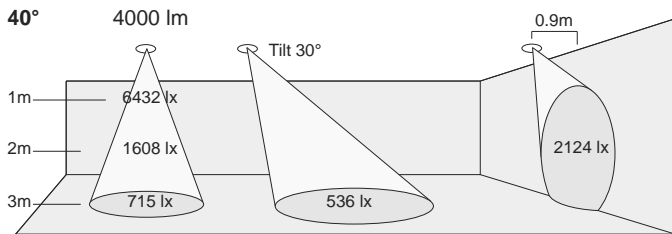

PRODUCT CODE

Please refer to following page for product exceptions

Lumen Output:

(05)	500 lm
(07)	700 lm
(10)	1000 lm
(13)	1300 lm
(20)	2000 lm
(30)	3000 lm
(40)	4000 lm
(50)	5000 lm

Colour Temps:

(27)	2700K
(30)	3000K
(35)	3500K
(40)	4000K

Colour Rendering:

(V8)	Vibrancy 80
(V9)	Vibrancy 98
(80)	CRI 80+
(98)	CRI 98
(B9)	Beauty

Beam Angles:

(S)	Spot: 10°
(N)	Narrow: 20°
(M)	Medium: 40°
(W)	Wide: 60°

Colour:

(S)	Specular
(M)	Matt
(B)	Black
(W)	White

N1

---/**/---

Options:

- **Dimming:**
  - /DT Trailing Edge
  - /DL Leading Edge
  - /DD DALI
  - /DA Analogue (1-10V)
  - /LT Lumentalk
- /M3 3Hrs Maintained
- /ST Self Test
- /DE DALI Emergency

For full list of options see page 2.