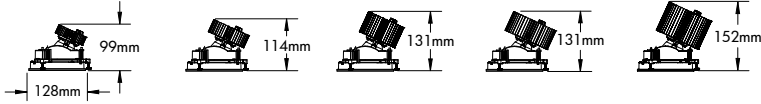

700/1000/1300lm CRI 80+ 2000lm CRI 80+ 3000lm CRI 80+ 4000lm CRI 80+ 5000lm CRI 80+
700/1000/1300lm CRI 98 2000lm CRI 98

Bezel Size 128mm Cut Out: Ø122mm
Ceiling Thickness: 1 - 28mm
(For spot beam option: add 50mm to the height)