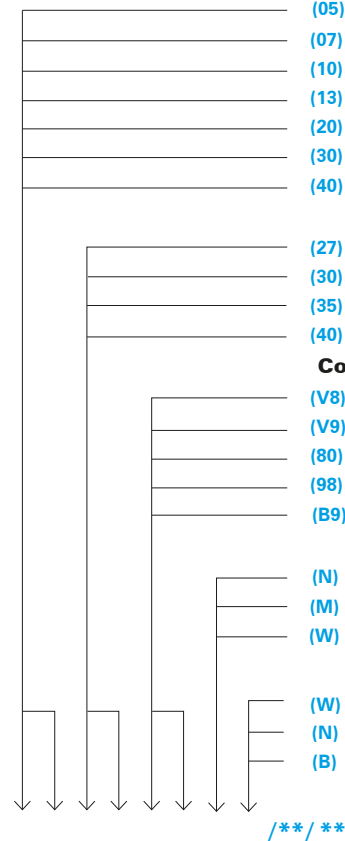

Lumen Output:

- (05) 500 lm
- (07) 700 lm
- (10) 1000 lm
- (13) 1300 lm
- (20) 2000 lm
- (30) 3000 lm
- (40) 4000 lm

Colour Temps:

- (27) 2700K
- (30) 3000K
- (35) 3500K
- (40) 4000K

Colour Rendering:

- (V8) Vibrancy 80
- (V9) Vibrancy 98
- (80) CRI 80+
- (98) CRI 98
- (B9) Beauty

Beam Angles:

- (N) Narrow: 20°
- (M) Medium: 40°
- (W) Wide: 70°

Colour:

- (W) White
- (N) Nickel Satin
- (B) Black

P2

Options:

- Dimming:**
 - /DT Trailing Edge
 - /DL Leading Edge
 - /DD DALI
 - /DA Analogue (1-10V)
 - /LT Lumentalk
 - /M3 3Hrs Maintained
 - /ST Self Test
 - /DE DALI Emergency

Colour
 White: Standard delivery.
 Nickel Satin: Extended delivery times may apply, please contact sales.
 Black: Extended delivery times may apply, please contact sales.

Product Options

90 SERIES PIN HOLE SQUARE