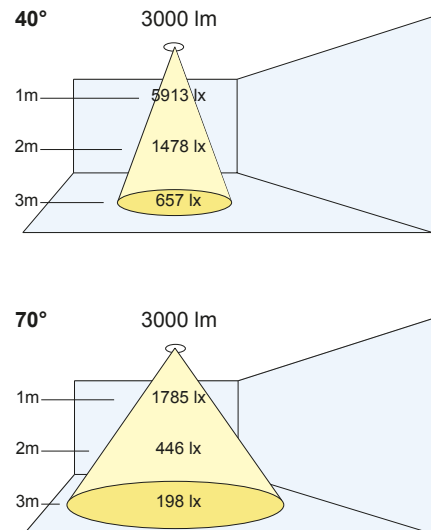

Lumen Output:

- (05) 500 lm
- (07) 700 lm
- (10) 1000 lm
- (13) 1300 lm
- (20) 2000 lm
- (30) 3000 lm
- (40) 4000 lm

Colour Temps:

- (27) 2700K
- (30) 3000K
- (35) 3500K
- (40) 4000K

Colour Rendering:

- (V8) Vibrancy 80
- (V9) Vibrancy 98
- (80) CRI 80+
- (98) CRI 98
- (B9) Beauty

Beam Angles:

- (N) Narrow: 20°
- (M) Medium: 40°
- (W) Wide: 70°