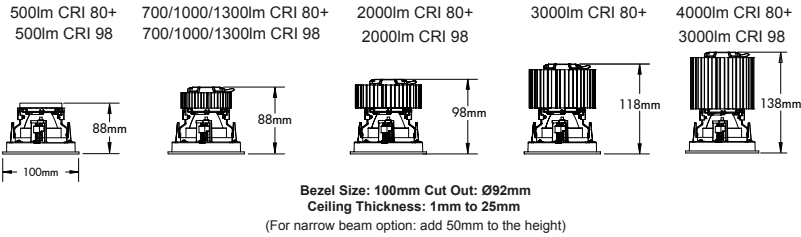

90 SERIES

PIN HOLE SQUARE

- lumen talk
- Recessed square low glare downlight
- Die-cast construction
- AlphaLED Fast Fix mechanism
- Black glare control baffle
- Supplied with pre-wired remote non-dimming driver

Colour
 White: Standard delivery.
 Nickel Satin: Extended delivery times may apply, please contact sales.
 Black: Extended delivery times may apply, please contact sales.

Product Options

90 SERIES PIN HOLE SQUARE