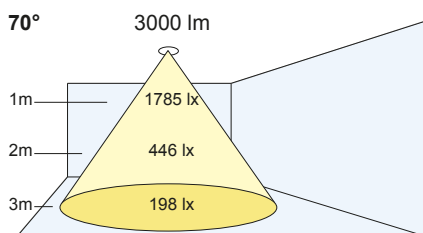

Lumen Output:

(05)	500 lm
(07)	700 lm
(10)	1000 lm
(13)	1300 lm
(20)	2000 lm
(30)	3000 lm
(40)	4000 lm

Colour Temps:

(27)	2700K
(30)	3000K
(35)	3500K
(40)	4000K

Colour Rendering:

(V8)	Vibrancy 80
(V9)	Vibrancy 98
(80)	CRI 80+
(98)	CRI 98
(B9)	Beauty

Beam Angles:

(N)	Narrow: 20°
(M)	Medium: 40°
(W)	Wide: 70°

Colour:

(W)	White
(N)	Nickel Satin
(B)	Black

P1 _____ /**/ **

- Options:**
- Dimming:**
 - /DT Trailing Edge
 - /DL Leading Edge
 - /DD DALI
 - /DA Analogue (1-10V)
 - /LT Lumentalk
 - /M3 3Hrs Maintained
 - /ST Self Test
 - /DE DALI Emergency