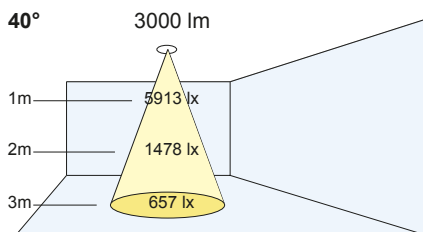

Lumen Output:

(05)	500 lm
(07)	700 lm
(10)	1000 lm
(13)	1300 lm
(20)	2000 lm
(30)	3000 lm
(40)	4000 lm

Colour Temps:

(27)	2700K
(30)	3000K
(35)	3500K
(40)	4000K

Colour Rendering:

(V8)	Vibrancy 80
(V9)	Vibrancy 98
(80)	CRI 80+
(98)	CRI 98
(B9)	Beauty

Beam Angles:

(N)	Narrow: 20°
(M)	Medium: 40°
(W)	Wide: 70°

Colour:

(W)	White
(N)	Nickel Satin
(B)	Black

P1 _____ /**/ **

- Options:**
- Dimming:**
 - /DT Trailing Edge
 - /DL Leading Edge
 - /DD DALI
 - /DA Analogue (1-10V)
 - /LT Lumentalk
 - /M3 3Hrs Maintained
 - /ST Self Test
 - /DE DALI Emergency