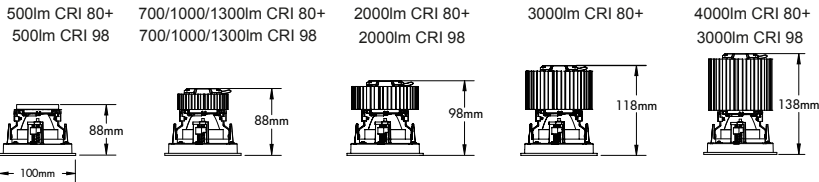

90 SERIES PIN HOLE

- lumen talk
- Recessed low glare downlight
- Die-cast construction
- AlphaLED Fast Fix mechanism
- Black glare control baffle
- Supplied with pre-wired remote non-dimming driver

Bezel Size: 100mm Cut Out: Ø92mm
Ceiling Thickness: 1mm to 25mm
(For narrow beam option: add 50mm to the height)