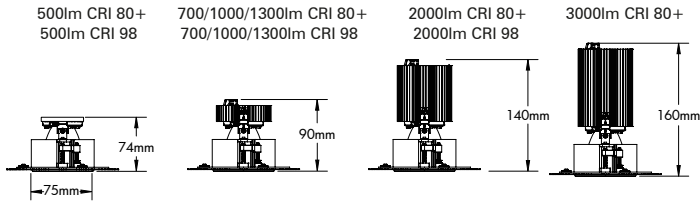

90 SERIES ROUND 90

- **lumen**talk
- Trimless recessed downlight with deep set reflector
- Die-cast construction
- Glare control secondary reflector
- Supplied with pre-wired remote non-dimming driver
- AlphaLED Fast Fix mechanism
- Supplied with skim bead

Bezel Size: 75mm Cut Out: Ø115mm
Ceiling Thickness: 1mm to 25mm
(For narrow beam option: add 50mm to the height)

Accessories

To order, use the following suffix

- /HL Honeycomb louvre
- /SL Softening Lens
- /RG Ribbed Spreading Glass
- /CG Clear glass