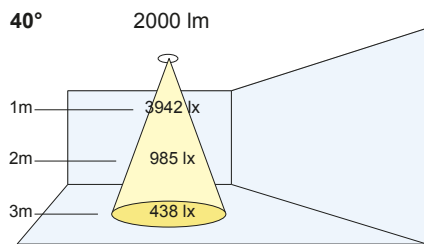

Bezel Size: 75mm Cut Out: Ø115mm
Ceiling Thickness: 1mm to 25mm
(For narrow beam option: add 50mm to the height)

Accessories

To order, use the following suffix

- /HL Honeycomb louvre
- /SL Softening Lens
- /RG Ribbed Spreading Glass
- /CG Clear glass