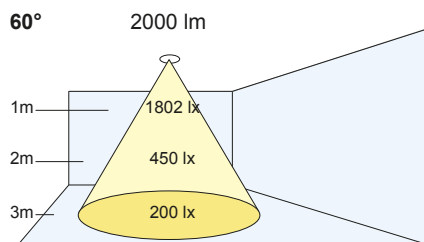

Bezel Size: 75mm Cut Out: Ø115mm
Ceiling Thickness: 1mm to 25mm
(For narrow beam option: add 50mm to the height)

Accessories

To order, use the following suffix

- /HL Honeycomb louvre
- /SL Softening Lens
- /RG Ribbed Spreading Glass
- /CG Clear glass

Colour Rendering:

- (V8) Vibrancy 80
- (V9) Vibrancy 98
- (80) CRI 80+
- (98) CRI 98
- (B9) Beauty

Beam Angles:

- (N) Narrow: 20°
- (M) Medium: 40°
- (W) Wide: 60°

Colour:

- (X) None

TR _____ /**/ **

Options: