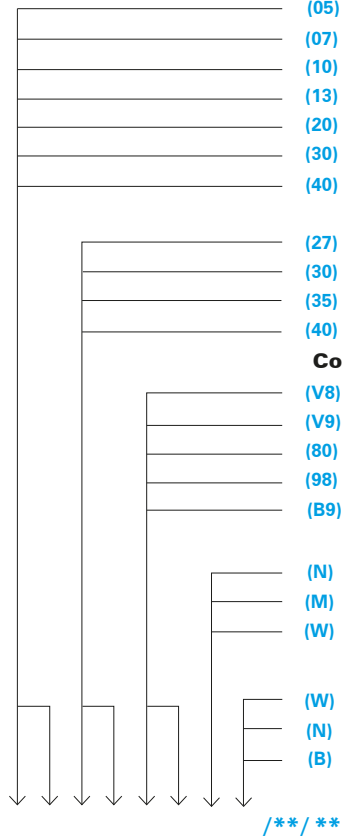

#### Colour Rendering:

- (V8) Vibrancy 80
- (V9) Vibrancy 98
- (80) CRI 80+
- (98) CRI 98
- (B9) Beauty

#### Beam Angles:

- (N) Narrow: 20°
- (M) Medium: 40°
- (W) Wide: 60°

#### Colour:

- (W) White
- (N) Nickel Satin
- (B) Black

S5