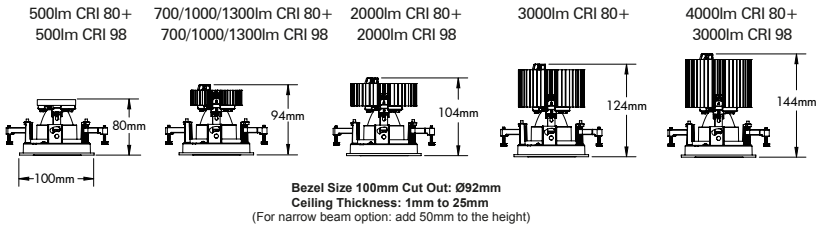

# 90 SERIES SOFT ROUND

- **lumen**talk
- Fixed recessed downlight with deep set reflector
- Die-cast construction
- Glare control secondary reflector
- Supplied with pre-wired remote non-dimming driver
- AlphaLED Fast Fix mechanism
- IP44 Rated when fitted with glass accessory