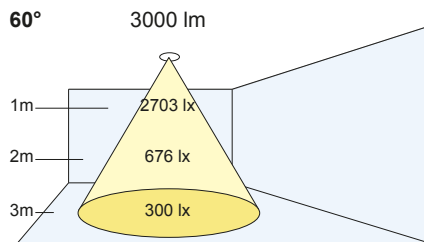

Lumen Output:

- (05) 500 lm
- (07) 700 lm
- (10) 1000 lm
- (13) 1300 lm
- (20) 2000 lm
- (30) 3000 lm
- (40) 4000 lm

Colour Temps:

- (27) 2700K
- (30) 3000K
- (35) 3500K
- (40) 4000K

Colour Rendering:

- (V8) Vibrancy 80
- (V9) Vibrancy 98
- (80) CRI 80+
- (98) CRI 98
- (B9) Beauty

Beam Angles:

- (N) Narrow: 20°
- (M) Medium: 40°
- (W) Wide: 60°