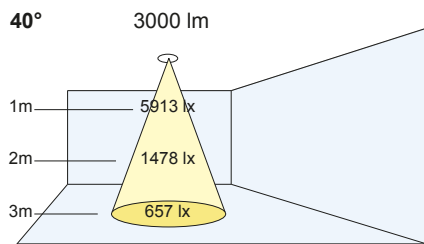

Lumen Output:

- (05) 500 lm
- (07) 700 lm
- (10) 1000 lm
- (13) 1300 lm
- (20) 2000 lm
- (30) 3000 lm
- (40) 4000 lm

Colour Temps:

- (27) 2700K
- (30) 3000K
- (35) 3500K
- (40) 4000K

Colour Rendering:

- (V8) Vibrancy 80
- (V9) Vibrancy 98
- (80) CRI 80+
- (98) CRI 98
- (B9) Beauty

Beam Angles:

- (N) Narrow: 20°
- (M) Medium: 40°
- (W) Wide: 60°