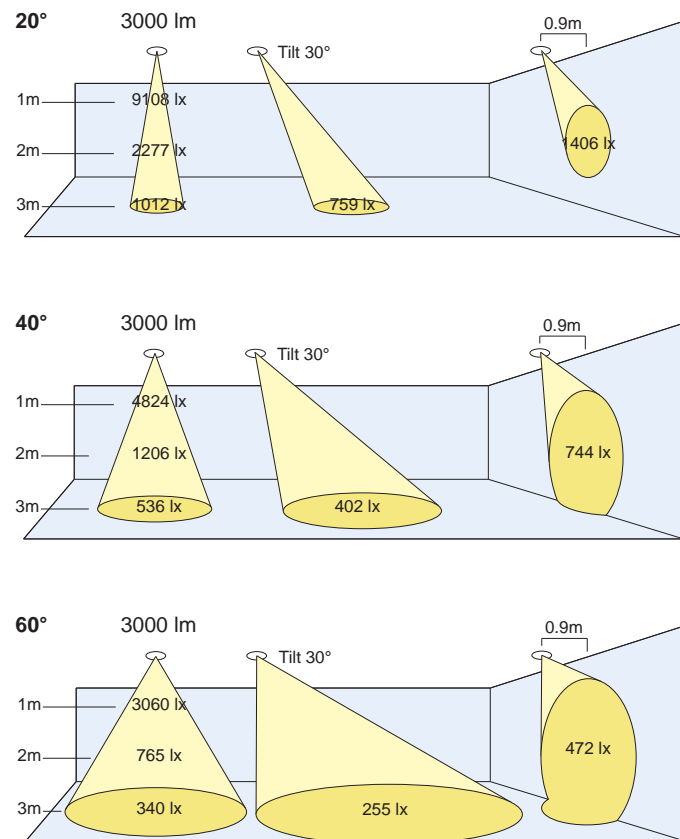

Colour:

- (W) White
- (N) Nickel Satin
- (B) Black