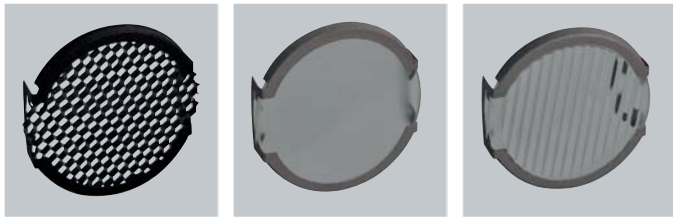

# SOFT WASHER

- lumen talk
- Adjustable downlight with deep set reflector
- Die-cast construction
- Glare control secondary reflector
- Supplied with pre-wired remote non-dimming driver
- AlphaLED Fast Fix mechanism
- Narrow beam option

### Accessories

To order, use the following suffix

- /HL Honeycomb louvre
- /SL Softening Lens
- /RG Ribbed Spreading Glass
- /CG Clear glass

Interior Secondary Reflector available in Black finish as a SPL