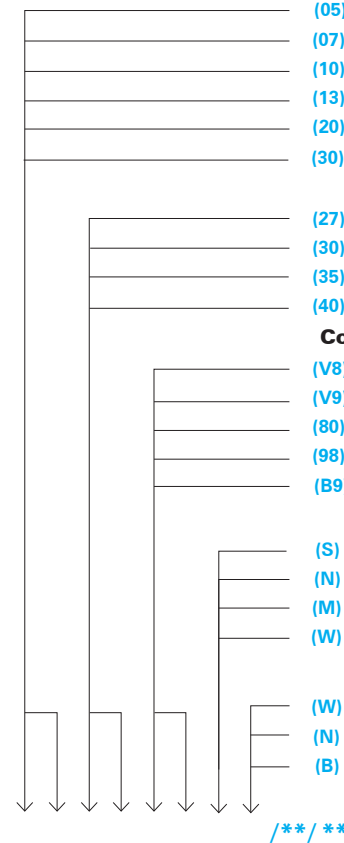

#### Colour Temps:

- (27) 2700K
- (30) 3000K
- (35) 3500K
- (40) 4000K

#### Colour Rendering:

- (V8) Vibrancy 80
- (V9) Vibrancy 98
- (80) CRI 80+
- (98) CRI 98
- (B9) Beauty

#### Beam Angles:

- (S) Spot: 10°
- (N) Narrow: 20°
- (M) Medium: 40°
- (W) Wide: 60°

#### Colour:

- (W) White
- (N) Nickel Satin
- (B) Black

S6

- Options:**
- Dimming:**
    - /DT Trailing Edge
    - /DL Leading Edge
    - /DD DALI
    - /DA Analogue (1-10V)
    - /LT Lumentalk
  - Emergency:**
    - /M3 3Hrs Maintained
    - /ST Self Test
    - /DE DALI Emergency