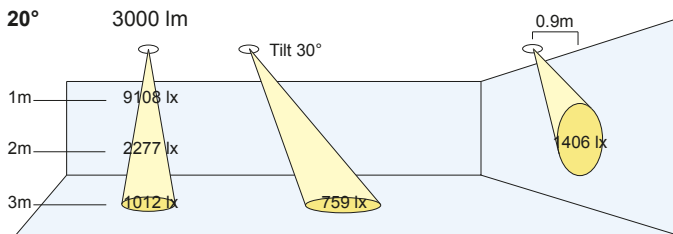

Bezel Size: 108mm Cut Out: Ø102mm
 Ceiling Thickness: 1mm to 25mm
 (For spot beam option: add 50mm to the height)

PRODUCT CODE

Please refer to following page for product exceptions

Lumen Output:

(05)	500 lm
(07)	700 lm
(10)	1000 lm
(13)	1300 lm
(20)	2000 lm
(30)	3000 lm
(40)	4000 lm

Colour Temps:

(27)	2700K
(30)	3000K
(35)	3500K
(40)	4000K

Colour Rendering:

(V8)	Vibrancy 80
(V9)	Vibrancy 98
(80)	CRI 80+
(98)	CRI 98
(B9)	Beauty

Beam Angles:

(S)	Spot: 10°
(N)	Narrow: 20°
(M)	Medium: 40°
(W)	Wide: 60°