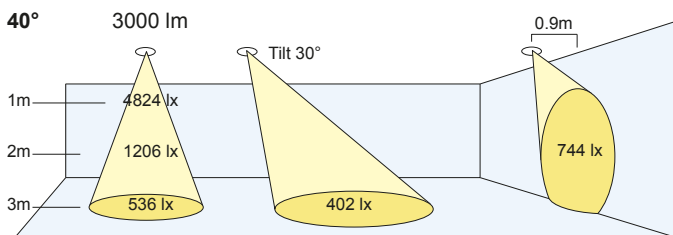

Bezel Size: 108mm Cut Out: Ø102mm
 Ceiling Thickness: 1mm to 25mm
 (For spot beam option: add 50mm to the height)

PRODUCT CODE

Please refer to following page for product exceptions

Lumen Output:

(05)	500 lm
(07)	700 lm
(10)	1000 lm
(13)	1300 lm
(20)	2000 lm
(30)	3000 lm
(40)	4000 lm

Colour Temps:

(27)	2700K
(30)	3000K
(35)	3500K
(40)	4000K

Colour Rendering:

(V8)	Vibrancy 80
(V9)	Vibrancy 98
(80)	CRI 80+
(98)	CRI 98
(B9)	Beauty

Beam Angles:

(S)	Spot: 10°
(N)	Narrow: 20°
(M)	Medium: 40°
(W)	Wide: 60°