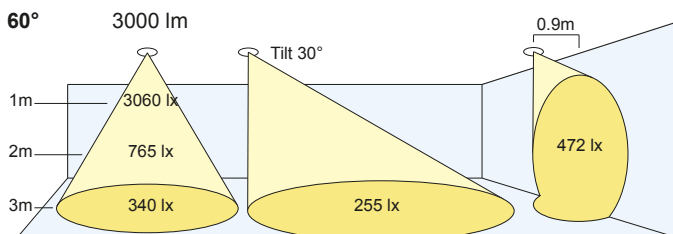

Bezel Size: 108mm Cut Out: Ø102mm
 Ceiling Thickness: 1mm to 25mm
 (For spot beam option: add 50mm to the height)

PRODUCT CODE

Please refer to following page for product exceptions

Lumen Output:

(05)	500 lm
(07)	700 lm
(10)	1000 lm
(13)	1300 lm
(20)	2000 lm
(30)	3000 lm
(40)	4000 lm