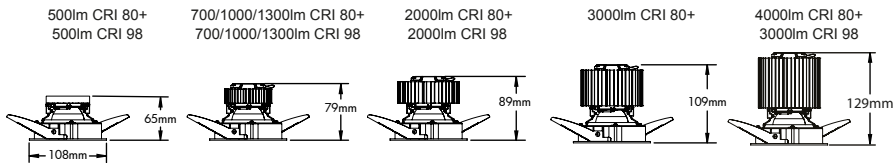

Bezel Size: 108mm Cut Out: Ø102mm
 Ceiling Thickness: 1mm to 25mm
 (For spot beam option: add 50mm to the height)

PRODUCT CODE

Please refer to following page for product exceptions

Lumen Output:

(05)	500 lm
(07)	700 lm
(10)	1000 lm
(13)	1300 lm
(20)	2000 lm
(30)	3000 lm
(40)	4000 lm