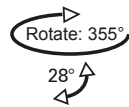

Bezel Size: 108mm Cut Out: Ø102mm
 Ceiling Thickness: 1mm to 25mm
 (For spot beam option: add 50mm to the height)

PRODUCT CODE

Please refer to following page for product exceptions

Lumen Output:

(05)	500 lm
(07)	700 lm
(10)	1000 lm
(13)	1300 lm
(20)	2000 lm
(30)	3000 lm
(40)	4000 lm