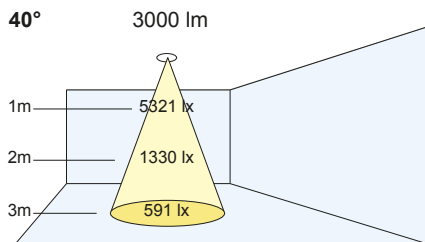

100 SERIES

UNIVERSAL AQUA

- lumentalk
- Sealed recessed downlight with deep set reflector
- IP54 to ceiling for wet room applications
- Die-cast construction
- Glare control secondary reflector
- Supplied with pre-wired remote non-dimming driver

Bezel Size 108mm Cut Out: Ø95mm
Ceiling Thickness: 1 - 25mm
(For narrow beam option: add 30mm to the height)

PRODUCT CODE

Please refer to following page for product exceptions

Lumen Output:

_____	(05)	500 Im
_____	(07)	700 Im
_____	(10)	1000 Im
_____	(13)	1300 Im
_____	(20)	2000 Im
_____	(30)	3000 Im
_____	(40)	4000 Im

Colour Temps:

_____	(27)	2700K
_____	(30)	3000K
_____	(35)	3500K
_____	(40)	4000K

Colour Rendering:

_____	(V8)	Vibrancy 80
_____	(V9)	Vibrancy 98
_____	(80)	CRI 80+
_____	(98)	CRI 98
_____	(B9)	Beauty

Beam Angles:

_____	(N)	Narrow: 20°
_____	(M)	Medium: 40°
_____	(W)	Wide: 60°

Colour:

_____	(W)	White
_____	(N)	Nickel Satin
_____	(B)	Black

AQ _____ /**/ **

1. **Options:**
2. **Dimming:**
   - **/DT** Trailing Edge
   - **/DL** Leading Edge
   - **/DD** DALI
   - **/DA** Analogue (1-10V)
   - **/LT** Lumentalk
   - **/M3** 3Hrs Maintained
   - **/ST** Self Test
   - **/DE** DALI Emergency