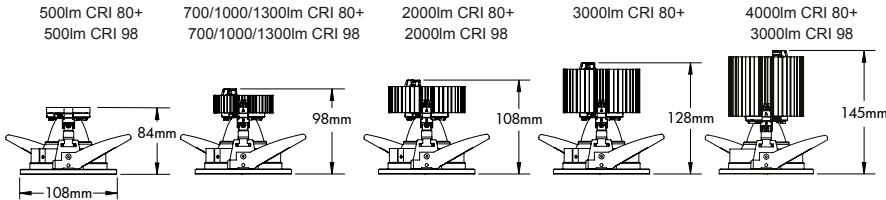

Bezel Size 108mm Cut Out: Ø95mm  
 Ceiling Thickness: 1 - 25mm  
 (For narrow beam option: add 30mm to the height)

**PRODUCT CODE**

Please refer to following page for product exceptions

**Lumen Output:**