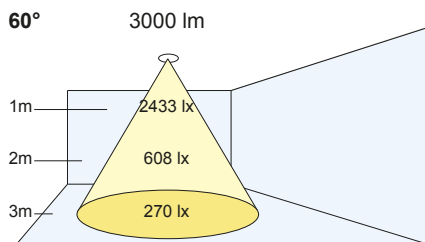

100 SERIES

UNIVERSAL AQUA

- lumentalk
- Sealed recessed downlight with deep set reflector
- IP54 to ceiling for wet room applications
- Die-cast construction
- Glare control secondary reflector
- Supplied with pre-wired remote non-dimming driver

Bezel Size 108mm Cut Out: Ø95mm
Ceiling Thickness: 1 - 25mm
(For narrow beam option: add 30mm to the height)

PRODUCT CODE

Please refer to following page for product exceptions

Lumen Output:

_____	(05)	500 Im
_____	(07)	700 Im
_____	(10)	1000 Im
_____	(13)	1300 Im
_____	(20)	2000 Im
_____	(30)	3000 Im
_____	(40)	4000 Im

Colour Temps:

_____	(27)	2700K
_____	(30)	3000K
_____	(35)	3500K
_____	(40)	4000K

Colour Rendering:

_____	(V8)	Vibrancy 80
_____	(V9)	Vibrancy 98
_____	(80)	CRI 80+
_____	(98)	CRI 98
_____	(B9)	Beauty

Beam Angles:

_____	(N)	Narrow: 20°
_____	(M)	Medium: 40°
_____	(W)	Wide: 60°

Colour:

_____	(W)	White
_____	(N)	Nickel Satin
_____	(B)	Black

AQ _____ /**/ **

1. **Options:**
2. **Dimming:**
   - **/DT** Trailing Edge
   - **/DL** Leading Edge
   - **/DD** DALI
   - **/DA** Analogue (1-10V)
   - **/LT** Lumentalk
   - **/M3** 3Hrs Maintained
   - **/ST** Self Test
   - **/DE** DALI Emergency