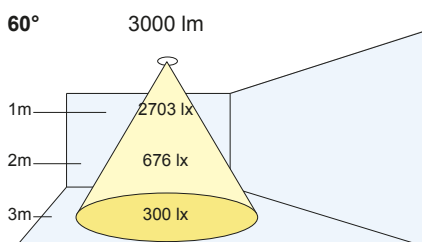

100 SERIES

UNIVERSAL OPEN

- lumenfolk
- Fixed recessed downlight with deep set reflector
- Die-cast construction
- Glare control secondary reflector
- Supplied with pre-wired remote non-dimming driver
- Decorative range of accessories
- IP44 Rated when fitted with glass accessory

PRODUCT CODE

Please refer to following page for product exceptions

Lumen Output:

- (05) 500 lm
- (07) 700 lm
- (10) 1000 lm
- (13) 1300 lm
- (20) 2000 lm
- (30) 3000 lm
- (40) 4000 lm

Colour Temps:

- (27) 2700K
- (30) 3000K
- (35) 3500K
- (40) 4000K

Colour Rendering:

- (V8) Vibrancy 80
- (V9) Vibrancy 98
- (80) CRI 80+
- (98) CRI 98
- (B9) Beauty

Beam Angles:

- (N) Narrow: 20°
- (M) Medium: 40°
- (W) Wide: 60°

Colour:

- (W) White
- (N) Nickel Satin
- (B) Black

UO

/**/**

Options:

- **Dimming:**
- /DT Trailing Edge
- /DL Leading Edge
- /DD DALI
- /DA Analogue (1-10V)
- /LT Lumentalk
- /M3 3Hrs Maintained
- /ST Self Test
- /DE DALI Emergency

For full list of options see page 2.