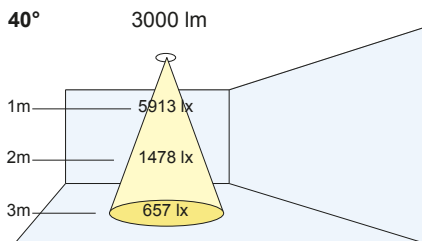

100 SERIES

UNIVERSAL OPEN

- lumenfolk
- Fixed recessed downlight with deep set reflector
- Die-cast construction
- Glare control secondary reflector
- Supplied with pre-wired remote non-dimming driver
- Decorative range of accessories
- IP44 Rated when fitted with glass accessory

PRODUCT CODE

Please refer to following page for product exceptions

Lumen Output:

- (05) 500 lm
- (07) 700 lm
- (10) 1000 lm
- (13) 1300 lm
- (20) 2000 lm
- (30) 3000 lm
- (40) 4000 lm

Colour Temps:

- (27) 2700K
- (30) 3000K
- (35) 3500K
- (40) 4000K

Colour Rendering:

- (V8) Vibrancy 80
- (V9) Vibrancy 98
- (80) CRI 80+
- (98) CRI 98
- (B9) Beauty

Beam Angles:

- (N) Narrow: 20°
- (M) Medium: 40°
- (W) Wide: 60°

Colour:

- (W) White
- (N) Nickel Satin
- (B) Black

UO

/**/**

Options:

- **Dimming:**
- /DT Trailing Edge
- /DL Leading Edge
- /DD DALI
- /DA Analogue (1-10V)
- /LT Lumentalk
- /M3 3Hrs Maintained
- /ST Self Test
- /DE DALI Emergency

For full list of options see page 2.