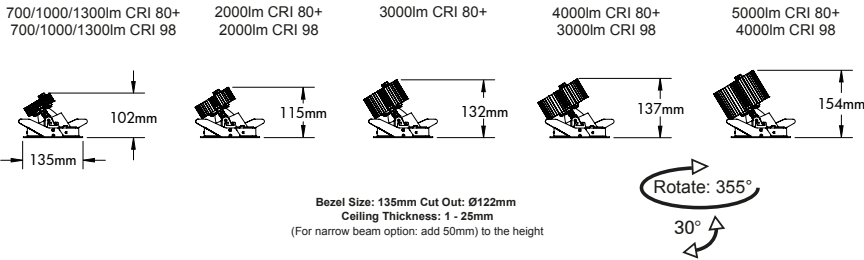

Accessories

To order, use the following suffix

- /HL w/c Honeycomb louvre
- /SL w/c Softening Lens
- /RG w/c Ribbed Spreading Glass
- /CG w/c Clear Glass

PRODUCT CODE

Please refer to following page for product exceptions