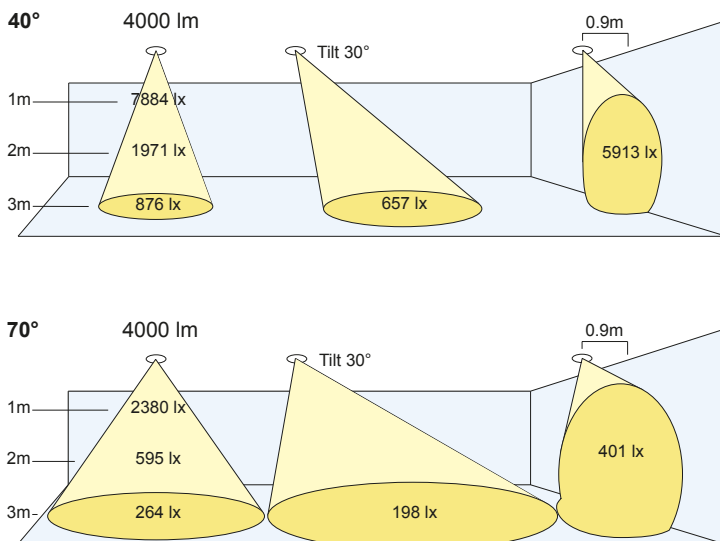

- (V8) Vibrancy 80
- (V9) Vibrancy 98
- (80) CRI 80+
- (98) CRI 98
- (B9) Beauty

Beam Angles:

- (N) Narrow: 20°
- (M) Medium: 40°
- (W) Wide: 70°

Colour:

- (W) White
- (N) Nickel Satin
- (B) Black

W1

/**/**