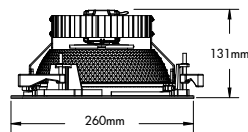

Bezel Size: 260mm Cut Out: Ø235mm
Ceiling Thickness: 1 - 22mm