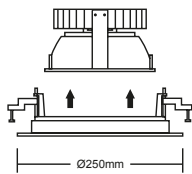

Factory fitted accessory that extends the bezel to a cutout range of 210mm to 240mm.