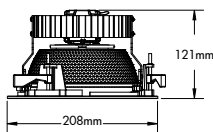

/X2

Bezel Size: 208mm Cut Out: Ø198mm
Ceiling Thickness: 1 - 22mm

/X3