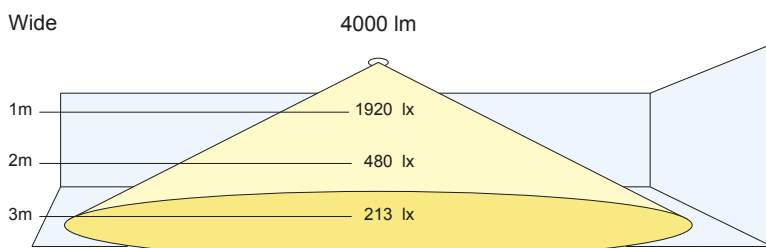

Colour:

(W)	White

X2