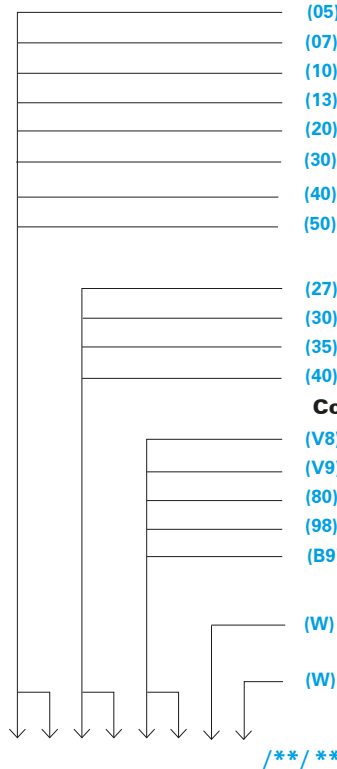

Options:

- **Dimming:**
  - /DT Trailing Edge
  - /DL Leading Edge
  - /DD DALI
  - /DA Analogue (1-10V)
  - /LT Lumentalk
- /M3 3Hrs Maintained
- /ST Self Test
- /DE DALI Emergency

For full list of options see page 2.