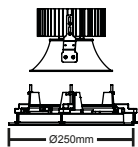

700/1000/1300/2000/3000/4000/5000lm CRI 80+
700/1000/1300/2000/3000/4000lm CRI 90

Bezel Size 208mm Cut Out: Ø198mm
Ceiling Thickness: 1 - 22mm

Accessories

To order, use the following suffix

/AB Astrel Bezel

Cut Out Range: Ø210 - Ø240mm

Factory fitted accessory that extends the bezel to a cutout range of 210mm to 240mm.

- /CG** Clear Glass
- /GR** Decorative glass ring
- /HL** Honeycomb louvre
- /SL** Softening Lens