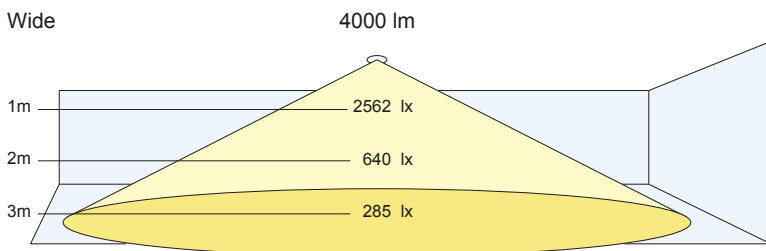

700/1000/1300/2000/3000/4000/5000lm CRI 80+
700/1000/1300/2000/3000/4000lm CRI 90

Bezel Size 208mm Cut Out: Ø198mm
Ceiling Thickness: 1 - 22mm

Accessories

To order, use the following suffix

/AB Astrel Bezel

Cut Out Range: Ø210 - Ø240mm

Factory fitted accessory that extends the bezel to a cutout range of 210mm to 240mm.

- /CG** Clear Glass
- /GR** Decorative glass ring
- /HL** Honeycomb louvre
- /SL** Softening Lens