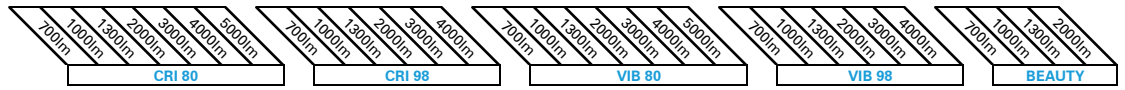

Colour Rendering:

(V8)	Vibrancy 80
(V9)	Vibrancy 98
(80)	CRI 80+
(98)	CRI 98
(B9)	Beauty

Beam Angles:

(W)	Wide
-----	------

Colour:

(W)	White
-----	-------

XS

---/**/---

Colour
 White: Standard delivery.

Product Options

200 SERIES XIRIUS

Beam Angle

Spot: 10°	-	-	-	-	-	-	-	-	-	-	-	-	-	-	-	-	-	-	-	-	-	-	-	-	-	-	-	-	-	-	-
Narrow: 20°	-	-	-	-	-	-	-	-	-	-	-	-	-	-	-	-	-	-	-	-	-	-	-	-	-	-	-	-	-	-	-
Medium: 40°	-	-	-	-	-	-	-	-	-	-	-	-	-	-	-	-	-	-	-	-	-	-	-	-	-	-	-	-	-	-	-
Wide: 70°	✓	✓	✓	✓	✓	✓	✓	✓	✓	✓	✓	✓	✓	✓	✓	✓	✓	✓	✓	✓	✓	✓	✓	✓	✓	✓	✓	✓	✓	✓	✓