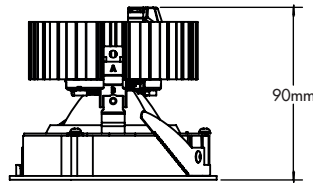

1300lm
CRI 80 | Vib 80
1000lm | 1300lm
CRI 98 | Vib 98 | Designer

Narrow (20°) + Medium (40°) + Wide (60°)

500lm | 700lm | 1000lm | 1300lm
CRI 80 | Vib 80
500lm | 700lm | 1000lm | 1300lm
CRI 98 | Vib 98 | Designer | Beauty