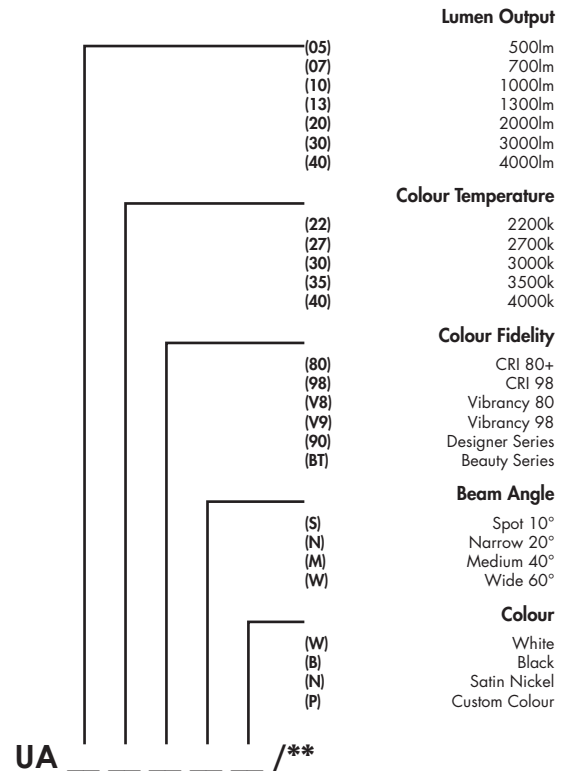

Beam Angle

Colour

Product Builder

Control

/DD DALI /DL Leading Edge
/DP DALI Pro /DX DMX
/DA Analogue (1-10v) /BX Bluetooth Xicato
/AP Analogue Pro /BC Bluetooth Casambi
/DT Trailing Edge

Emergency

/M3 3hrs Maintained /DE DALI Emergency
/ST Self Test