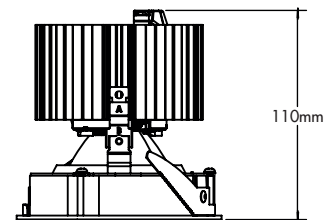

3000lm
CRI 80 | Vib 80