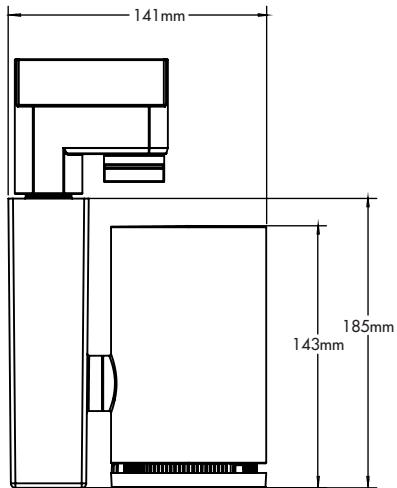

Product Dimensions

Apto

Track & Spots
High Output Spotlight

Dimensions

Track Mounted

Surface Mounted

Lumenpulse Alphaled are constantly developing and improving our product range. All descriptions, illustrations, drawings and specifications in this catalogue are present and correct, they perform only general particulars and shall not form any part of any contract. The right is reserved to change specifications without prior notification or public announcement. All goods supplied by the company are supplied subject to the company's General Conditions of sale, a copy of which is available on request.