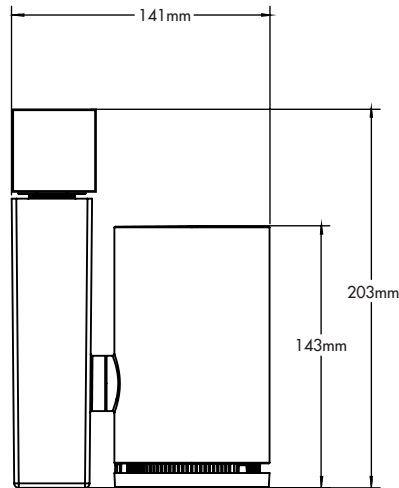

Product Dimensions

Apto

Track & Spots
High Output Spotlight

Dimensions

Track Mounted

Surface Mounted

Lumenpulse Alphaled are constantly developing and improving our product range. All descriptions, illustrations, drawings and specifications in this catalogue are present and correct, they perform only general particulars and shall not form any part of any contract. The right is reserved to change specifications without prior notification or public announcement. All goods supplied by the company are supplied subject to the company's General Conditions of sale, a copy of which is available on request.