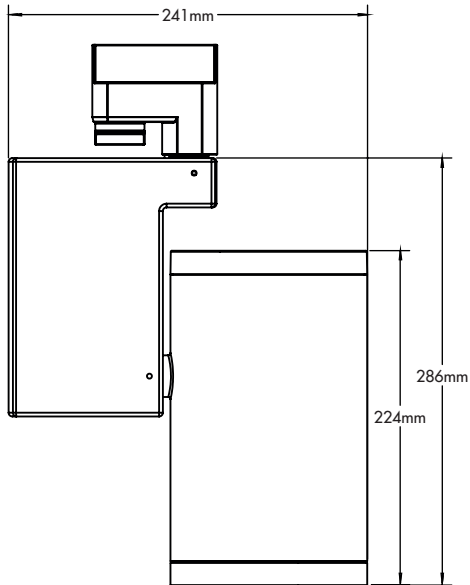

Track & Spots
High Output Spotlight

Dimensions

Lumenpulse Alphaled are constantly developing and improving our product range. All descriptions, illustrations, drawings and specifications in this catalogue are present and correct, they perform only general particulars and shall not form any part of any contract. The right is reserved to change specifications without prior notification or public announcement. All goods supplied by the company are supplied subject to the company's General Conditions of sale, a copy of which is available on request.