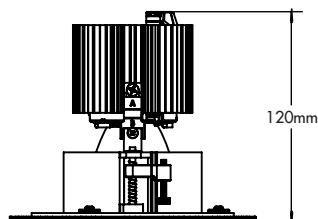

Product Dimensions

Round 90

Trimless Series
Soft Fixed Downlight

Dimensions

Ceiling cutout: $\varnothing 114\text{mm}$
Max ceiling thickness: 1 - 25mm

Narrow (20°)

500lm | 700lm | 1000lm
CRI 80 | Vib 80
500lm | 700lm
CRI 98 | Vib 98 | Designer

1300lm
CRI 80 | Vib 80
1000lm
CRI 98 | Vib 98 | Designer

Medium (40°) + Wide (60°)

500lm | 700lm | 1000lm | 1300lm
CRI 80 | Vib 80
500lm | 700lm | 1000lm | 1300lm
CRI 98 | Vib 98 | Designer | Beauty

2000lm
CRI 80 | Vib 80
2000lm
CRI 98 | Vib 98 | Designer | Beauty