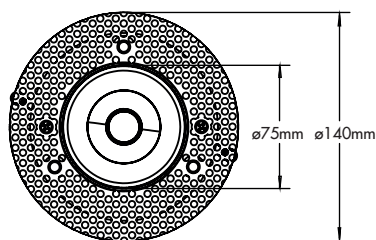

Product Specification

Round 90

Trimless Series
Soft Fixed Downlight

Trimless Series Soft Fixed Downlight

Performance

Up to 3000 lumens

Fixing Method

Alphaled fast fix mechanism/plaster-in frame
1-25mm thick ceilings

Cutout

Ø114mm ceiling cutout

Size

The Round 90 is a soft trimless, high performance LED downlight for general lighting. Designed with a deep set, soft inner bezel, the luminaire provides enhanced glare control and leading performance (up to 3000 lumens). The plaster-in trimless bezel blends harmoniously into ceilings, making it ideal for commercial and residential applications looking for a clean, minimalist look.

Notes:
¹ Vibrancy 80 only available in 3000k.
² Vibrancy 98 only available in 3000k.
³ 2200k available in CRI98 (Artist Series) only.

Key

- Option Available
- ⊙ Only available with Narrow optics
- Only available with Medium/Wide optics
- Option not available

Product Dimensions

Round 90

Trimless Series
Soft Fixed Downlight

Dimensions

Ceiling cutout: $\varnothing 114\text{mm}$
Max ceiling thickness: 1 - 25mm

Narrow (20°)

500lm | 700lm | 1000lm
CRI 80 | Vib 80
500lm | 700lm
CRI 98 | Vib 98 | Designer