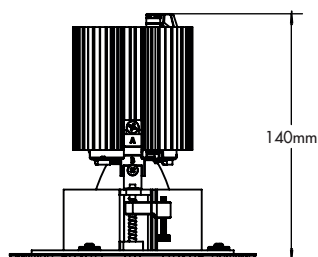

1300lm
CRI 80 | Vib 80
1000lm
CRI 98 | Vib 98 | Designer