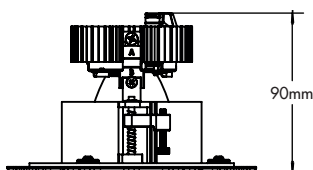

Product Dimensions

Round 90

Trimless Series
Soft Fixed Downlight

Dimensions

Ceiling cutout: $\varnothing 114\text{mm}$
Max ceiling thickness: 1 - 25mm

Narrow (20°)

500lm | 700lm | 1000lm
CRI 80 | Vib 80
500lm | 700lm
CRI 98 | Vib 98 | Designer