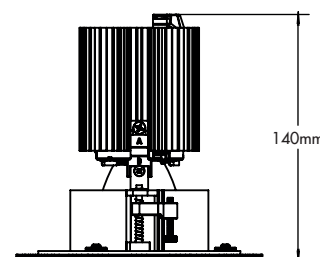

3000lm
CRI 80 | Vib 80