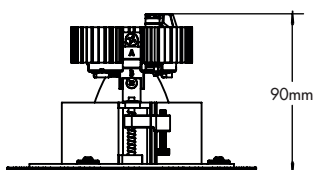

Medium (40°) + Wide (60°)

500lm | 700lm | 1000lm | 1300lm
CRI 80 | Vib 80
500lm | 700lm | 1000lm | 1300lm
CRI 98 | Vib 98 | Designer | Beauty