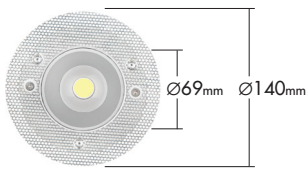

Product Specification

Round 90

Trimless Series
Soft Fixed Downlight

Trimless Series Soft Fixed Downlight

Performance

Up to 3000 lumens

Fixing Method

Alphaled fast fix mechanism/plaster-in frame
1-25mm thick ceilings

Cutout

Ø114mm ceiling cutout

Size

The Round 90 is a soft trimless, high performance LED downlight for general lighting. Designed with a deep set, soft inner bezel, the luminaire provides enhanced glare control and leading performance (up to 3000 lumens). The plaster-in trimless bezel blends harmoniously into ceilings, making it ideal for commercial and residential applications looking for a clean, minimalist look.

Options

Output

500lm | 700lm | 1000lm | 1300lm | 2000lm | 3000lm

Colour Temperature

Colour Fidelity

80+ | 98 | Vibrancy 80 | Vibrancy 98 | Designer | Beauty

Beam Angle

Narrow 20° | Medium 40° | Wide 60°

Product Dimensions

Round 90

Trimless Series
Soft Fixed Downlight

Dimensions

Ceiling cutout: $\varnothing 114\text{mm}$
Max ceiling thickness: 1 - 25mm

Narrow (20°)

500lm | 700lm | 1000lm
CRI 80 | Vib 80
500lm | 700lm
CRI 98 | Vib 98 | Designer